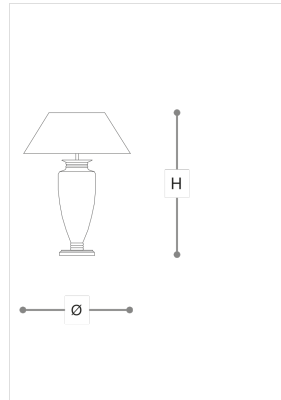

8310/LT Ambrosia

ITALAMP STUDIO

Opera

Table lamp in blown glass with metal base in nickel finish. Black fabric shade.

WORLDWIDE

Dimensions	Light Source	Kg	Dimming	Dimming on request
Ø 65 - H 87	1x14w - E27 led	8	TRIAC	

NORTH AMERICA

Dimensions	Light Source	Lb	Dimming	Dimming on request
Ø 26 - H 34	1x14w - E26 led	18	TRIAC	

CODE	Structure METAL	Body GLASS	Lampshade FABRIC
08310LG0 001	 NK Shiny nickel	 TRANSPARENT	 BLACK PONGE'

Note

Technical drawing, dimensions and light sources refer to the main photo variant. Dimming on request could lead to an increase in the size of the canopy. For available color variants, consult the technical data sheet.