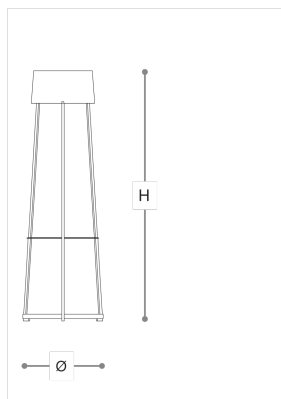

8316/P

Antea

ILENIA VISCARDI

Incanto

Reading lamp with blown glass diffuser with shaded titanium finish. Metal structure with iron grey finish and shelves in "fumè" glass. Double LED source with double switching system.

WORLDWIDE

Dimensions	Light Source	Kg	Dimming	Dimming on request
Ø 53 - H 150	43w - 3900 lumen - CRI>90 - 3000K 2700K color temperature on request	10	TRIAC	

NORTH AMERICA

Dimensions	Light Source	Lb	Dimming	Dimming on request
Ø 21 - H 59	43w - 3900 lumen - CRI>90 - 3000K 2700K color temperature on request	22		

CODE	Structure METAL	Diffuser GLASS
08316010 001	CDF Iron grey	SMOKE

Note

Technical drawing, dimensions and light sources refer to the main photo variant. Dimming on request could lead to an increase in the size of the canopy. For available color variants, consult the technical data sheet.