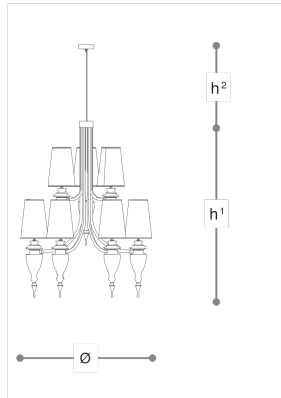

# T410/6+3 Majestic

ALESSANDRO LA SPADA

Opera

Chandelier in metal with gold finish, decorative blown glass elements and grey fabric shade. Available in different dimensions and colours.

## WORLDWIDE

Dimensions	Light Source	Kg	Dimming	Dimming on request
Ø 120 - H 160	9x10w - E27 led	46	TRIAC	CASAMBI

## NORTH AMERICA

Dimensions	Light Source	Lb	Dimming	Dimming on request
Ø 47 - H 63	9x10w - E26 led	101	TRIAC	

CODE	Structure METAL	Lampshade FABRIC	Detail GLASS
00410090 002	NK Shiny nickel	GREY NET	<input type="radio"/> TRANSPARENT
00410090 001	O Shiny gold	GREY NET	<input type="radio"/> TRANSPARENT

### Note

Technical drawing, dimensions and light sources refer to the main photo variant. Dimming on request could lead to an increase in the size of the canopy. For available color variants, consult the technical data sheet.