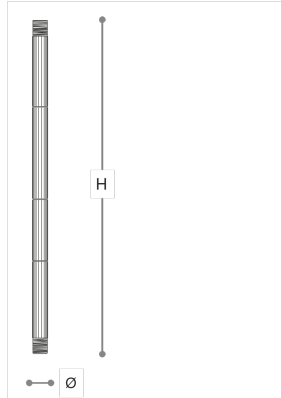

# T500/P Bamboo

PAOLA NAVONE

Incanto

Floor lamp in satin glass with ribbon in black rubber.

## WORLDWIDE

Dimensions	Light Source	Kg	Dimming	Dimming on request
Ø 10 - H 220	32w - 1200 lumen - CRI>80 - 3000K 2700K color temperature on request	20	TRIAC	

## NORTH AMERICA

Dimensions	Light Source	Lb	Dimming	Dimming on request
Ø 4 - H 87	32w - 1200 lumen - CRI>80 - 3000K 2700K color temperature on request	44		

CODE	Structure METAL	Diffuser GLASS	Detail RUBBER
00500010	C Chrome	SATIN WHITE	FULL BLACK PVC

### Note

Technical drawing, dimensions and light sources refer to the main photo variant. Dimming on request could lead to an increase in the size of the canopy. For available color variants, consult the technical data sheet.