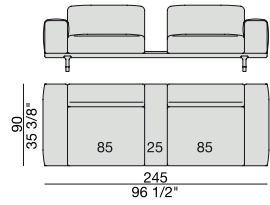

# ARGO

DIVANO | SOFA

Design D. Dolcini

2018

**SOFA**  
220x90

**SOFA High Arm**  
220x90

**SOFA with Container**  
245x90

**SOFA with Coffee Table**  
245x90