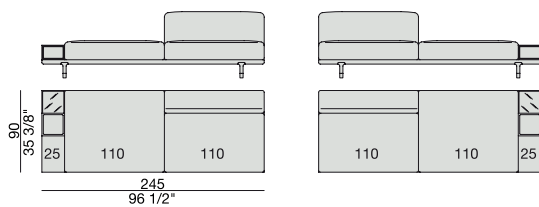

**CHAISE LONGUE**  
170x90

**CHAISE LONGUE  
with Side Container**  
195x90

**CHAISE LONGUE  
with Side Coffee Table**  
195x90

**CHAISE LONGUE**  
220x90

**CHAISE LONGUE  
with Side Container**  
245x90

**CHAISE LONGUE  
with Side Coffee Table**  
245x90