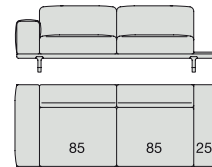

SOFA with side Coffee Table
220x90