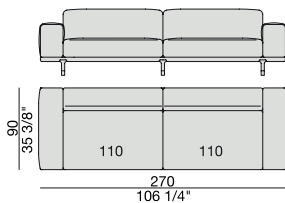

SOFA
270x90