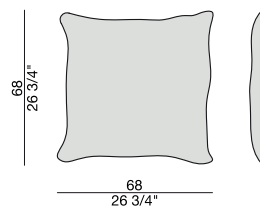

**CHAISE LONGUE**  
170x90

**CHAISE LONGUE  
with Side Container**  
195x90

**CHAISE LONGUE  
with Side Coffee Table**  
195x90

**CHAISE LONGUE**  
220x90

**CHAISE LONGUE  
with Side Container**  
245x90

**CHAISE LONGUE  
with Side Coffee Table**  
245x90

**OPEN-END CORNER**  
135x150

**OPEN-END CORNER**  
90x195

**STOOL with Coffe Table**  
195x90

**STOOL with Coffe Table**  
220x90

**STOOL**  
170x90

**DAY BED**  
220x90

**POGGIARENI**

**CUSCINO**