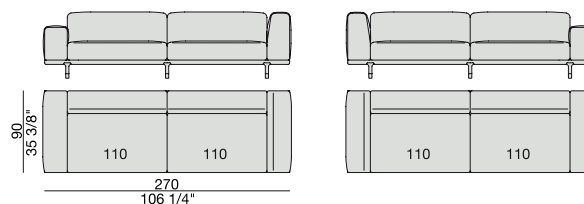

**SOFA/CENTRAL UNIT  
with side Coffee tables**  
220x90

**SOFA/CENTRAL UNIT  
with Coffee table and Container**  
220x90

**CENTRAL UNIT**  
170x90

**CENTRAL UNIT with Container**  
195x90

**CENTRAL UNIT with Coffee Table**  
195x90

**CENTRAL UNIT**  
220x90

**CENTRAL UNIT with Coffee Table**  
220x90

**CENTRAL UNIT with Container**  
245x90

**CENTRAL UNIT with Coffee Table**  
245x90

**CENTRAL UNIT with Coffee Table**  
2700x90

**CORNER**  
220x90

**CORNER with Side Container**  
220x90

**CORNER with Side Coffee Table**  
220x90

**CORNER**  
270x90

**CORNER with Side Container**  
270x90

**CORNER with Side Coffee Table**  
270x90

**END UNIT/CORNER**  
**with Side Coffee Table**  
195x90