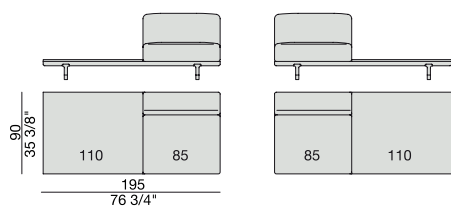

**CENTRAL UNIT**  
220x90

**CENTRAL UNIT with Coffee Table**  
220x90

**CENTRAL UNIT with Container**  
245x90

**CENTRAL UNIT with Coffee Table**  
245x90

**CENTRAL UNIT with Coffee Table**  
2700x90

**CORNER**  
220x90

**CORNER with Side Container**  
220x90

**CORNER with Side Coffee Table**  
220x90

**CORNER**  
270x90

**CORNER with Side Container**  
270x90

**CORNER with Side Coffee Table**  
270x90

**END UNIT/CORNER**  
**with Side Coffee Table**  
195x90

**END UNIT/CORNER**  
**with Side Coffee Table**  
220x90

**END UNIT Low Arm**  
195x90

**END UNIT High Arm**  
195x90

**END UNIT with Side Container**  
195x90

**END UNIT with Side Coffee Table**  
195x90