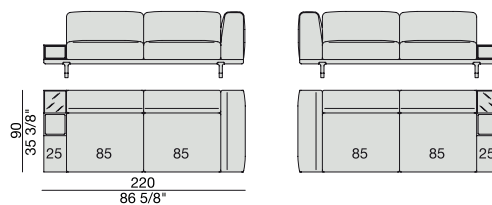

**SOFA/CENTRAL UNIT  
with side Coffee tables**  
220x90

**SOFA/CENTRAL UNIT  
with Coffee table and Container**  
220x90

**CENTRAL UNIT**  
170x90

**CENTRAL UNIT with Container**  
195x90

**CENTRAL UNIT with Coffee Table**  
195x90

**CENTRAL UNIT**  
220x90

**CENTRAL UNIT with Coffee Table**  
220x90

**CENTRAL UNIT with Container**  
245x90

**CENTRAL UNIT with Coffee Table**  
245x90

**CENTRAL UNIT with Coffee Table**  
2700x90

**CORNER**  
220x90

**CORNER with Side Container**  
220x90

**CORNER with Side Coffee Table**  
220x90

**CORNER**  
270x90

**CORNER with Side Container**  
270x90

**CORNER with Side Coffee Table**  
270x90

**END UNIT/CORNER**  
**with Side Coffee Table**  
195x90