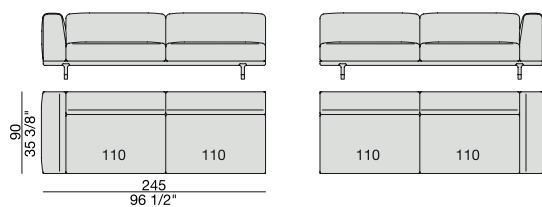

END UNIT High Arm
245x90