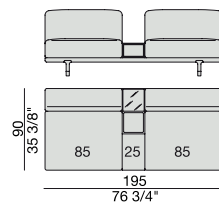

**SOFA/CENTRAL UNIT  
with Containers**  
220x90

**SOFA/CENTRAL UNIT  
with Coffee Tables**  
220x90

**SOFA/CENTRAL UNIT  
with Coffee table and Container**  
220x90

**SOFA/CENTRAL UNIT  
with Containers**  
270x90

**SOFA/CENTRAL UNIT  
with side Coffee tables**  
220x90

**SOFA/CENTRAL UNIT  
with Coffee table and Container**  
220x90

**CENTRAL UNIT**  
170x90

**CENTRAL UNIT with Container**  
195x90

**CENTRAL UNIT with Coffee Table**  
195x90