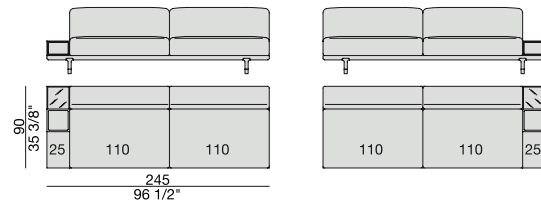

END UNIT with Side Container
245x90