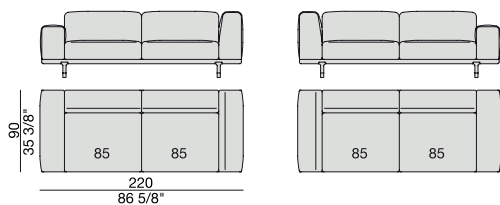

**SOFA/CENTRAL UNIT  
with side Coffee tables**  
220x90

**SOFA/CENTRAL UNIT  
with Coffee table and Container**  
220x90

**CENTRAL UNIT**  
170x90

**CENTRAL UNIT with Container**  
195x90

**CENTRAL UNIT with Coffee Table**  
195x90

**CENTRAL UNIT**  
220x90

**CENTRAL UNIT with Coffee Table**  
220x90

**CENTRAL UNIT with Container**  
245x90

**CENTRAL UNIT with Coffee Table**  
245x90

**CENTRAL UNIT with Coffee Table**  
2700x90

**CORNER**  
220x90

**CORNER with Side Container**  
220x90

**CORNER with Side Coffee Table**  
220x90

**CORNER**  
270x90

**CORNER with Side Container**  
270x90

**CORNER with Side Coffee Table**  
270x90

**END UNIT/CORNER**  
**with Side Coffee Table**  
195x90