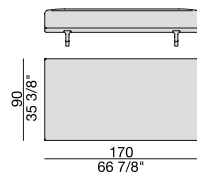

**CHAISE LONGUE**  
170x90

**CHAISE LONGUE  
with Side Container**  
195x90

**CHAISE LONGUE  
with Side Coffee Table**  
195x90

**CHAISE LONGUE**  
220x90

**CHAISE LONGUE  
with Side Container**  
245x90

**CHAISE LONGUE  
with Side Coffee Table**  
245x90

**OPEN-END CORNER**  
135x150

**OPEN-END CORNER**  
90x195

**STOOL with Coffe Table**  
195x90

**STOOL with Coffe Table**  
220x90

**STOOL**  
170x90

**DAY BED**  
220x90

**POGGIARENI**

**CUSCINO**