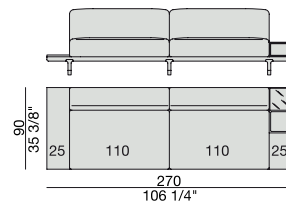

**SOFA/CENTRAL UNIT  
with Containers**  
220x90

**SOFA/CENTRAL UNIT  
with Coffee Tables**  
220x90

**SOFA/CENTRAL UNIT  
with Coffee table and Container**  
220x90

**SOFA/CENTRAL UNIT  
with Containers**  
270x90

**SOFA/CENTRAL UNIT  
with side Coffee tables**  
220x90

**SOFA/CENTRAL UNIT  
with Coffee table and Container**  
220x90

**CENTRAL UNIT**  
170x90

**CENTRAL UNIT with Container**  
195x90

**CENTRAL UNIT with Coffee Table**  
195x90