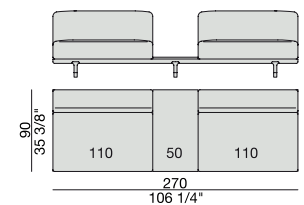

**SOFA/CENTRAL UNIT  
with side Coffee tables**  
220x90

**SOFA/CENTRAL UNIT  
with Coffee table and Container**  
220x90

**CENTRAL UNIT**  
170x90

**CENTRAL UNIT with Container**  
195x90

**CENTRAL UNIT with Coffee Table**  
195x90

**CENTRAL UNIT**  
220x90

**CENTRAL UNIT with Coffee Table**  
220x90

**CENTRAL UNIT with Container**  
245x90

**CENTRAL UNIT with Coffee Table**  
245x90

**CENTRAL UNIT with Coffee Table**  
2700x90

**CORNER**  
220x90

**CORNER with Side Container**  
220x90

**CORNER with Side Coffee Table**  
220x90

**CORNER**  
270x90

**CORNER with Side Container**  
270x90

**CORNER with Side Coffee Table**  
270x90

**END UNIT/CORNER**  
**with Side Coffee Table**  
195x90