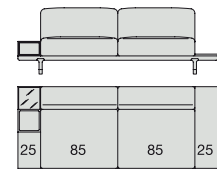

**SOFA with side Container**  
220x90

**SOFA with side Coffee Table**  
220x90

**SOFA**  
270x90

**SOFA High Arm**  
270x90

**SOFA with Coffee Table**  
270x90

**SOFA with side Container**  
270x90

**SOFA with side Coffee Table**  
270x90

**SOFA/CENTRAL UNIT  
with Containers**  
220x90

**SOFA/CENTRAL UNIT  
with Coffee Tables**  
220x90

**SOFA/CENTRAL UNIT  
with Coffee table and Container**  
220x90

**SOFA/CENTRAL UNIT  
with Containers**  
270x90