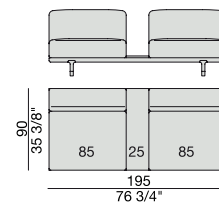

**SOFA/CENTRAL UNIT  
with Containers**  
220x90

**SOFA/CENTRAL UNIT  
with Coffee Tables**  
220x90

**SOFA/CENTRAL UNIT  
with Coffee table and Container**  
220x90

**SOFA/CENTRAL UNIT  
with Containers**  
270x90

**SOFA/CENTRAL UNIT  
with side Coffee tables**  
220x90

**SOFA/CENTRAL UNIT  
with Coffee table and Container**  
220x90

**CENTRAL UNIT**  
170x90

**CENTRAL UNIT with Container**  
195x90

**CENTRAL UNIT with Coffee Table**  
195x90

**CENTRAL UNIT**  
220x90

**CENTRAL UNIT with Coffee Table**  
220x90

**CENTRAL UNIT with Container**  
245x90

**CENTRAL UNIT with Coffee Table**  
245x90

**CENTRAL UNIT with Coffee Table**  
2700x90

**CORNER**  
220x90