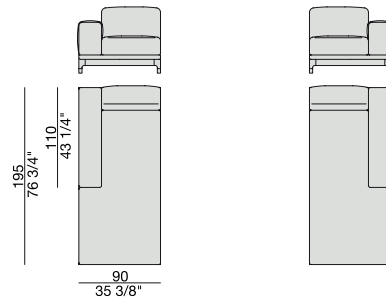

OPEN-END CORNER
90x195