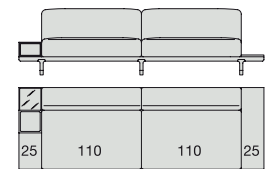

**SOFA/CENTRAL UNIT  
with Containers**  
220x90

**SOFA/CENTRAL UNIT  
with Coffee Tables**  
220x90

**SOFA/CENTRAL UNIT  
with Coffee table and Container**  
220x90

**SOFA/CENTRAL UNIT  
with Containers**  
270x90

**SOFA/CENTRAL UNIT  
with side Coffee tables**  
220x90

**SOFA/CENTRAL UNIT  
with Coffee table and Container**  
220x90

**CENTRAL UNIT**  
170x90

**CENTRAL UNIT with Container**  
195x90

**CENTRAL UNIT with Coffee Table**  
195x90