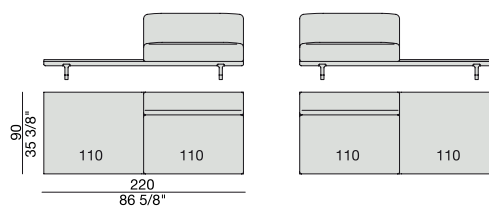

**CENTRAL UNIT**  
220x90

**CENTRAL UNIT with Coffee Table**  
220x90

**CENTRAL UNIT with Container**  
245x90

**CENTRAL UNIT with Coffee Table**  
245x90

**CENTRAL UNIT with Coffee Table**  
2700x90

**CORNER**  
220x90

**CORNER with Side Container**  
220x90

**CORNER with Side Coffee Table**  
220x90

**CORNER**  
270x90

**CORNER with Side Container**  
270x90

**CORNER with Side Coffee Table**  
270x90

**END UNIT/CORNER**  
**with Side Coffee Table**  
195x90

**END UNIT/CORNER**  
**with Side Coffee Table**  
220x90

**END UNIT Low Arm**  
195x90

**END UNIT High Arm**  
195x90

**END UNIT with Side Container**  
195x90

**END UNIT with Side Coffee Table**  
195x90