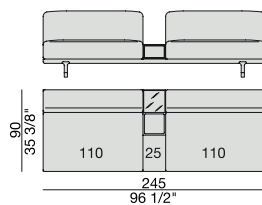

**SOFA/CENTRAL UNIT  
with Containers**  
220x90

**SOFA/CENTRAL UNIT  
with Coffee Tables**  
220x90

**SOFA/CENTRAL UNIT  
with Coffee table and Container**  
220x90

**SOFA/CENTRAL UNIT  
with Containers**  
270x90

**SOFA/CENTRAL UNIT  
with side Coffee tables**  
220x90

**SOFA/CENTRAL UNIT  
with Coffee table and Container**  
220x90

**CENTRAL UNIT**  
170x90

**CENTRAL UNIT with Container**  
195x90

**CENTRAL UNIT with Coffee Table**  
195x90

**CENTRAL UNIT**  
220x90

**CENTRAL UNIT with Coffee Table**  
220x90

**CENTRAL UNIT with Container**  
245x90

**CENTRAL UNIT with Coffee Table**  
245x90

**CENTRAL UNIT with Coffee Table**  
2700x90

**CORNER**  
220x90