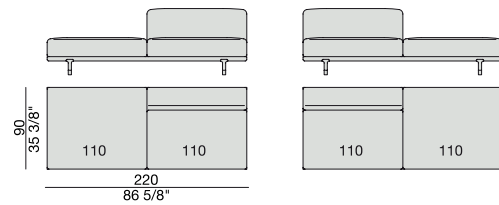

CHAISE LONGUE
220x90