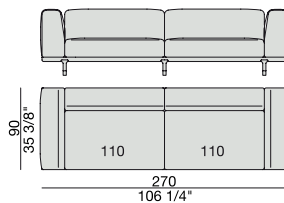

SOFA High Arm
270x90