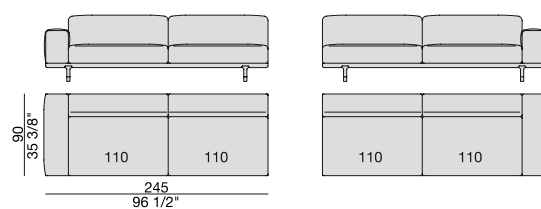

END UNIT Low Arm
245x90