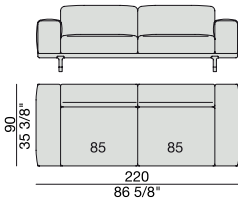

# ARGO

DIVANO | SOFA

Design D. Dolcini

2018

**SOFA**  
220x90

**SOFA High Arm**  
220x90

**SOFA with Container**  
245x90

**SOFA with Coffee Table**  
245x90