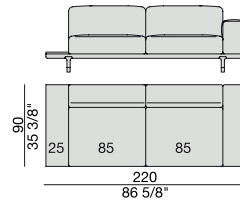

SOFA with side Coffee Table
220x90