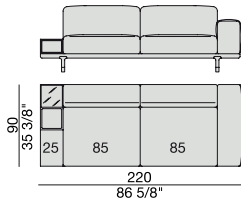

# ARGO

DIVANO | SOFA

Design D. Dolcini

2018

**SOFA**  
220x90

**SOFA High Arm**  
220x90

**SOFA with Container**  
245x90

**SOFA with Coffee Table**  
245x90