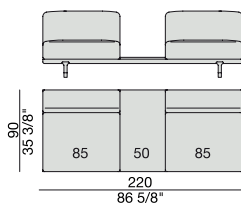

**SOFA/CENTRAL UNIT  
with Containers**  
220x90

**SOFA/CENTRAL UNIT  
with Coffee Tables**  
220x90

**SOFA/CENTRAL UNIT  
with Coffee table and Container**  
220x90

**SOFA/CENTRAL UNIT  
with Containers**  
270x90

**SOFA/CENTRAL UNIT  
with side Coffee tables**  
220x90

**SOFA/CENTRAL UNIT  
with Coffee table and Container**  
220x90

**CENTRAL UNIT**  
170x90

**CENTRAL UNIT with Container**  
195x90

**CENTRAL UNIT with Coffee Table**  
195x90

**CENTRAL UNIT**  
220x90

**CENTRAL UNIT with Coffee Table**  
220x90

**CENTRAL UNIT with Container**  
245x90

**CENTRAL UNIT with Coffee Table**  
245x90

**CENTRAL UNIT with Coffee Table**  
2700x90

**CORNER**  
220x90