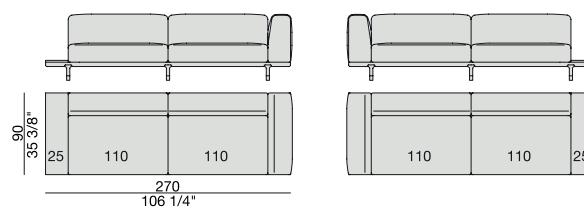

**CENTRAL UNIT**  
220x90

**CENTRAL UNIT with Coffee Table**  
220x90

**CENTRAL UNIT with Container**  
245x90

**CENTRAL UNIT with Coffee Table**  
245x90

**CENTRAL UNIT with Coffee Table**  
2700x90

**CORNER**  
220x90

**CORNER with Side Container**  
220x90

**CORNER with Side Coffee Table**  
220x90

**CORNER**  
270x90

**CORNER with Side Container**  
270x90

**CORNER with Side Coffee Table**  
270x90

**END UNIT/CORNER**  
**with Side Coffee Table**  
195x90

**END UNIT/CORNER**  
**with Side Coffee Table**  
220x90

**END UNIT Low Arm**  
195x90

**END UNIT High Arm**  
195x90

**END UNIT with Side Container**  
195x90

**END UNIT with Side Coffee Table**  
195x90