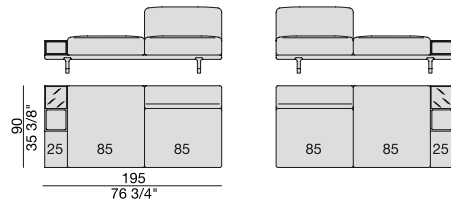

**END UNIT/CORNER**  
**with Side Coffee Table**  
220x90

**END UNIT Low Arm**  
195x90

**END UNIT High Arm**  
195x90

**END UNIT with Side Container**  
195x90

**END UNIT with Side Coffee Table**  
195x90

**END UNIT with Side Coffee Table**  
220x90

**END UNIT Low Arm**  
245x90

**END UNIT High Arm**  
245x90

**END UNIT with Side Container**  
245x90

**END UNIT with Side Coffee Table**  
245x90

**END UNIT with Side Coffee Table**  
270x90

**CHAISE LONGUE**  
170x90

**CHAISE LONGUE  
with Side Container**  
195x90

**CHAISE LONGUE  
with Side Coffee Table**  
195x90

**CHAISE LONGUE**  
220x90

**CHAISE LONGUE  
with Side Container**  
245x90

**CHAISE LONGUE  
with Side Coffee Table**  
245x90