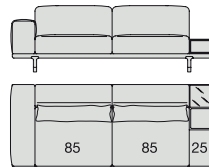

SOFA with side Container
220x90