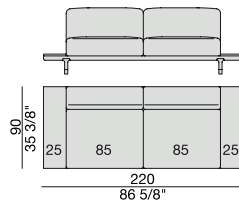

**SOFA with side Container**  
220x90

**SOFA with side Coffee Table**  
220x90

**SOFA**  
270x90

**SOFA High Arm**  
270x90

**SOFA with Coffee Table**  
270x90

**SOFA with side Container**  
270x90

**SOFA with side Coffee Table**  
270x90

**SOFA/CENTRAL UNIT  
with Containers**  
220x90

**SOFA/CENTRAL UNIT  
with Coffee Tables**  
220x90

**SOFA/CENTRAL UNIT  
with Coffee table and Container**  
220x90

**SOFA/CENTRAL UNIT  
with Containers**  
270x90