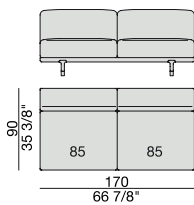

**SOFA with side Container**  
220x90

**SOFA with side Coffee Table**  
220x90

**SOFA**  
270x90

**SOFA High Arm**  
270x90

**SOFA with Coffee Table**  
270x90

**SOFA with side Container**  
270x90

**SOFA with side Coffee Table**  
270x90

**SOFA/CENTRAL UNIT  
with Containers**  
220x90

**SOFA/CENTRAL UNIT  
with Coffee Tables**  
220x90

**SOFA/CENTRAL UNIT  
with Coffee table and Container**  
220x90

**SOFA/CENTRAL UNIT  
with Containers**  
270x90

**SOFA/CENTRAL UNIT  
with side Coffee tables**  
220x90

**SOFA/CENTRAL UNIT  
with Coffee table and Container**  
220x90

**CENTRAL UNIT**  
170x90

**CENTRAL UNIT with Container**  
195x90

**CENTRAL UNIT with Coffee Table**  
195x90