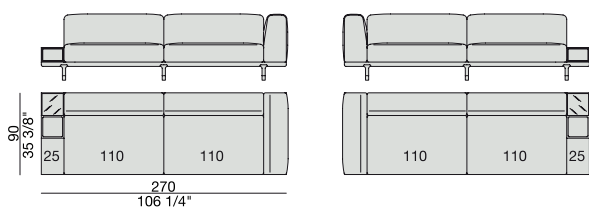

**SOFA/CENTRAL UNIT  
with side Coffee tables**  
220x90

**SOFA/CENTRAL UNIT  
with Coffee table and Container**  
220x90

**CENTRAL UNIT**  
170x90

**CENTRAL UNIT with Container**  
195x90

**CENTRAL UNIT with Coffee Table**  
195x90

**CENTRAL UNIT**  
220x90

**CENTRAL UNIT with Coffee Table**  
220x90

**CENTRAL UNIT with Container**  
245x90

**CENTRAL UNIT with Coffee Table**  
245x90

**CENTRAL UNIT with Coffee Table**  
2700x90

**CORNER**  
220x90

**CORNER with Side Container**  
220x90

**CORNER with Side Coffee Table**  
220x90

**CORNER**  
270x90

**CORNER with Side Container**  
270x90

**CORNER with Side Coffee Table**  
270x90

**END UNIT/CORNER**  
**with Side Coffee Table**  
195x90