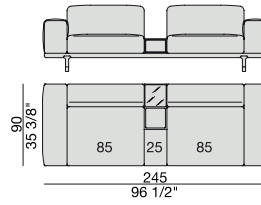

# ARGO

DIVANO | SOFA

Design D. Dolcini

2018

**SOFA**  
220x90

**SOFA High Arm**  
220x90

**SOFA with Container**  
245x90

**SOFA with Coffee Table**  
245x90