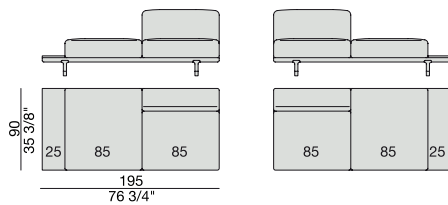

**END UNIT/CORNER**  
**with Side Coffee Table**  
220x90

**END UNIT Low Arm**  
195x90

**END UNIT High Arm**  
195x90

**END UNIT with Side Container**  
195x90

**END UNIT with Side Coffee Table**  
195x90

**END UNIT with Side Coffee Table**  
220x90

**END UNIT Low Arm**  
245x90

**END UNIT High Arm**  
245x90

**END UNIT with Side Container**  
245x90

**END UNIT with Side Coffee Table**  
245x90

**END UNIT with Side Coffee Table**  
270x90

**CHAISE LONGUE**  
170x90

**CHAISE LONGUE  
with Side Container**  
195x90

**CHAISE LONGUE  
with Side Coffee Table**  
195x90

**CHAISE LONGUE**  
220x90

**CHAISE LONGUE  
with Side Container**  
245x90

**CHAISE LONGUE  
with Side Coffee Table**  
245x90