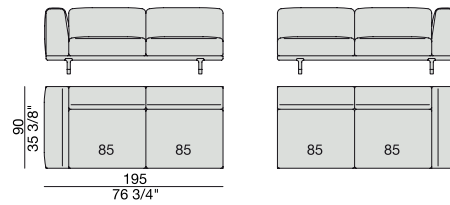

**CENTRAL UNIT**  
220x90

**CENTRAL UNIT with Coffee Table**  
220x90

**CENTRAL UNIT with Container**  
245x90

**CENTRAL UNIT with Coffee Table**  
245x90

**CENTRAL UNIT with Coffee Table**  
2700x90

**CORNER**  
220x90

**CORNER with Side Container**  
220x90

**CORNER with Side Coffee Table**  
220x90

**CORNER**  
270x90

**CORNER with Side Container**  
270x90

**CORNER with Side Coffee Table**  
270x90

**END UNIT/CORNER**  
**with Side Coffee Table**  
195x90

**END UNIT/CORNER**  
**with Side Coffee Table**  
220x90

**END UNIT Low Arm**  
195x90

**END UNIT High Arm**  
195x90

**END UNIT with Side Container**  
195x90

**END UNIT with Side Coffee Table**  
195x90