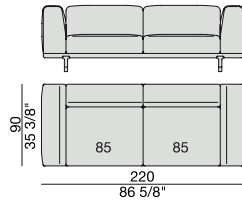

# ARGO

DIVANO | SOFA

Design D. Dolcini

2018

**SOFA**  
220x90

**SOFA High Arm**  
220x90

**SOFA with Container**  
245x90

**SOFA with Coffee Table**  
245x90