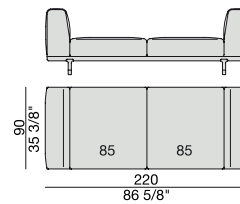

**CHAISE LONGUE**  
170x90

**CHAISE LONGUE  
with Side Container**  
195x90

**CHAISE LONGUE  
with Side Coffee Table**  
195x90

**CHAISE LONGUE**  
220x90

**CHAISE LONGUE  
with Side Container**  
245x90

**CHAISE LONGUE  
with Side Coffee Table**  
245x90

**OPEN-END CORNER**  
135x150

**OPEN-END CORNER**  
90x195

**STOOL with Coffe Table**  
195x90

**STOOL with Coffe Table**  
220x90

**STOOL**  
170x90

**DAY BED**  
220x90

**POGGIARENI**

**CUSCINO**