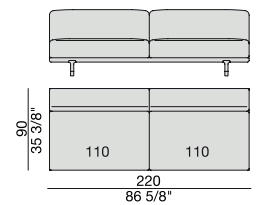

**SOFA/CENTRAL UNIT  
with Containers**  
220x90

**SOFA/CENTRAL UNIT  
with Coffee Tables**  
220x90

**SOFA/CENTRAL UNIT  
with Coffee table and Container**  
220x90

**SOFA/CENTRAL UNIT  
with Containers**  
270x90

**SOFA/CENTRAL UNIT  
with side Coffee tables**  
220x90

**SOFA/CENTRAL UNIT  
with Coffee table and Container**  
220x90

**CENTRAL UNIT**  
170x90

**CENTRAL UNIT with Container**  
195x90

**CENTRAL UNIT with Coffee Table**  
195x90

**CENTRAL UNIT**  
220x90

**CENTRAL UNIT with Coffee Table**  
220x90

**CENTRAL UNIT with Container**  
245x90

**CENTRAL UNIT with Coffee Table**  
245x90

**CENTRAL UNIT with Coffee Table**  
2700x90

**CORNER**  
220x90