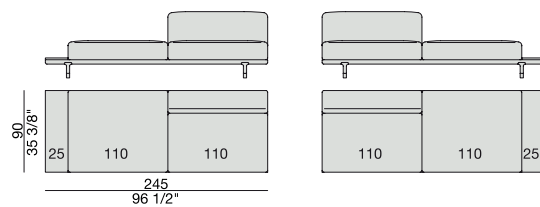

**CHAISE LONGUE**  
170x90

**CHAISE LONGUE  
with Side Container**  
195x90

**CHAISE LONGUE  
with Side Coffee Table**  
195x90

**CHAISE LONGUE**  
220x90

**CHAISE LONGUE  
with Side Container**  
245x90

**CHAISE LONGUE  
with Side Coffee Table**  
245x90