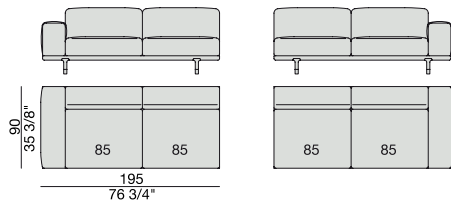

**SOFA/CENTRAL UNIT  
with side Coffee tables**  
220x90

**SOFA/CENTRAL UNIT  
with Coffee table and Container**  
220x90

**CENTRAL UNIT**  
170x90

**CENTRAL UNIT with Container**  
195x90

**CENTRAL UNIT with Coffee Table**  
195x90

**CENTRAL UNIT**  
220x90

**CENTRAL UNIT with Coffee Table**  
220x90

**CENTRAL UNIT with Container**  
245x90

**CENTRAL UNIT with Coffee Table**  
245x90

**CENTRAL UNIT with Coffee Table**  
2700x90

**CORNER**  
220x90

**CORNER with Side Container**  
220x90

**CORNER with Side Coffee Table**  
220x90

**CORNER**  
270x90

**CORNER with Side Container**  
270x90

**CORNER with Side Coffee Table**  
270x90

**END UNIT/CORNER**  
**with Side Coffee Table**  
195x90

**END UNIT/CORNER**  
**with Side Coffee Table**  
220x90

**END UNIT Low Arm**  
195x90

**END UNIT High Arm**  
195x90

**END UNIT with Side Container**  
195x90

**END UNIT with Side Coffee Table**  
195x90