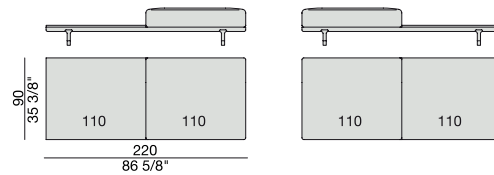

STOOL with Coffe Table
220x90