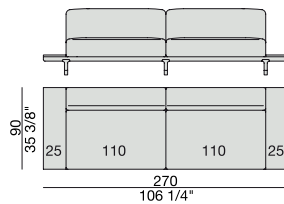

**SOFA/CENTRAL UNIT  
with Containers**  
220x90

**SOFA/CENTRAL UNIT  
with Coffee Tables**  
220x90

**SOFA/CENTRAL UNIT  
with Coffee table and Container**  
220x90

**SOFA/CENTRAL UNIT  
with Containers**  
270x90

**SOFA/CENTRAL UNIT  
with side Coffee tables**  
220x90

**SOFA/CENTRAL UNIT  
with Coffee table and Container**  
220x90

**CENTRAL UNIT**  
170x90

**CENTRAL UNIT with Container**  
195x90

**CENTRAL UNIT with Coffee Table**  
195x90