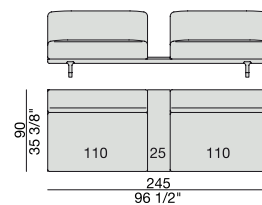

**SOFA/CENTRAL UNIT  
with Containers**  
220x90

**SOFA/CENTRAL UNIT  
with Coffee Tables**  
220x90

**SOFA/CENTRAL UNIT  
with Coffee table and Container**  
220x90

**SOFA/CENTRAL UNIT  
with Containers**  
270x90

**SOFA/CENTRAL UNIT  
with side Coffee tables**  
220x90

**SOFA/CENTRAL UNIT  
with Coffee table and Container**  
220x90

**CENTRAL UNIT**  
170x90

**CENTRAL UNIT with Container**  
195x90

**CENTRAL UNIT with Coffee Table**  
195x90

**CENTRAL UNIT**  
220x90

**CENTRAL UNIT with Coffee Table**  
220x90

**CENTRAL UNIT with Container**  
245x90

**CENTRAL UNIT with Coffee Table**  
245x90

**CENTRAL UNIT with Coffee Table**  
2700x90

**CORNER**  
220x90