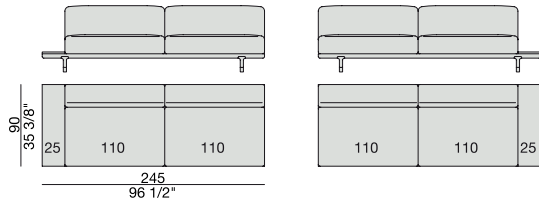

**END UNIT/CORNER**  
**with Side Coffee Table**  
220x90

**END UNIT Low Arm**  
195x90

**END UNIT High Arm**  
195x90

**END UNIT with Side Container**  
195x90

**END UNIT with Side Coffee Table**  
195x90

**END UNIT with Side Coffee Table**  
220x90

**END UNIT Low Arm**  
245x90

**END UNIT High Arm**  
245x90

**END UNIT with Side Container**  
245x90

**END UNIT with Side Coffee Table**  
245x90

**END UNIT with Side Coffee Table**  
270x90