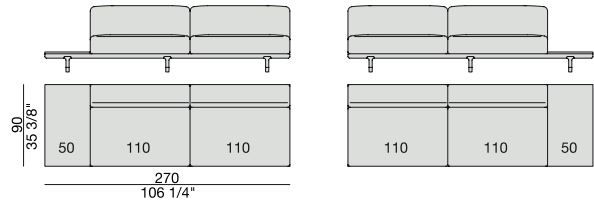

**END UNIT with Side Coffee Table**  
220x90

**END UNIT Low Arm**  
245x90

**END UNIT High Arm**  
245x90

**END UNIT with Side Container**  
245x90

**END UNIT with Side Coffee Table**  
245x90

**END UNIT with Side Coffee Table**  
270x90