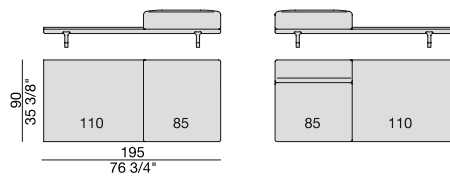

STOOL with Coffe Table
195x90