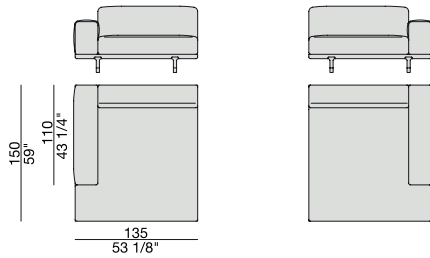

**CHAISE LONGUE**  
170x90

**CHAISE LONGUE  
with Side Container**  
195x90

**CHAISE LONGUE  
with Side Coffee Table**  
195x90

**CHAISE LONGUE**  
220x90

**CHAISE LONGUE  
with Side Container**  
245x90

**CHAISE LONGUE  
with Side Coffee Table**  
245x90