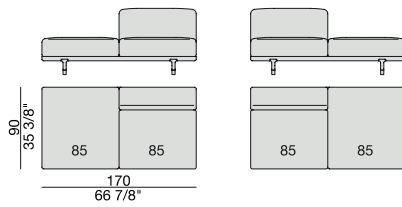

**END UNIT/CORNER**  
**with Side Coffee Table**  
220x90

**END UNIT Low Arm**  
195x90

**END UNIT High Arm**  
195x90

**END UNIT with Side Container**  
195x90

**END UNIT with Side Coffee Table**  
195x90

**END UNIT with Side Coffee Table**  
220x90

**END UNIT Low Arm**  
245x90

**END UNIT High Arm**  
245x90

**END UNIT with Side Container**  
245x90

**END UNIT with Side Coffee Table**  
245x90

**END UNIT with Side Coffee Table**  
270x90

**CHAISE LONGUE**  
170x90

**CHAISE LONGUE  
with Side Container**  
195x90

**CHAISE LONGUE  
with Side Coffee Table**  
195x90

**CHAISE LONGUE**  
220x90

**CHAISE LONGUE  
with Side Container**  
245x90

**CHAISE LONGUE  
with Side Coffee Table**  
245x90