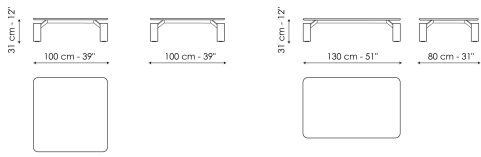

BONALDO

Magic

Designer: Fabrice Berrux

In designing the Magic coffee table, Fabrice Berrux was inspired by a particular memory from his childhood in which a magician who in passing his hand between two objects linked together by an invisible thread, proved that there was no link, no connection between the two. The space in the Magic table that is created between the top and the base seems to indicate a lack of any point of support and this is precisely the illusion that the designer has managed to recreate: it is as if the top were levitating in a constant and perpetual state of

suspension above the four legs. Available in two sizes, Magic is made entirely of marble or in a combination of two materials. In the marble version, the contrast between the weight of the material and the empty space between the table's legs and top creates a particularly suggestive effect while the other versions allow a combination of glass or marble top with a metal frame and legs, giving you the opportunity to find the perfect furnishing solution.

Технические данные

Magic 100 x 100
 Ширина: 100cm
 Глубина: 100cm
 Высота: 31cm

Magic 130 x 80
 Ширина: 130cm
 Глубина: 80cm
 Высота: 31cm

Столешница

Мрамор

Мрамор
Calacatta

Мрамор
Marquina

Мрамор
Saint Denis