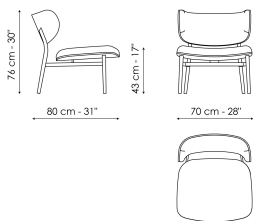

# Noor lounge

The Noor lounge armchair completes the Noor seating collection by combining comfort and simple elegance in a single piece. The essential and decisive lines of the metal frame contrast with the softness of the seat and backrest, creating a

Noor lounge

Ширина: 82cm

Глубина: 70cm

Высота: 76cm