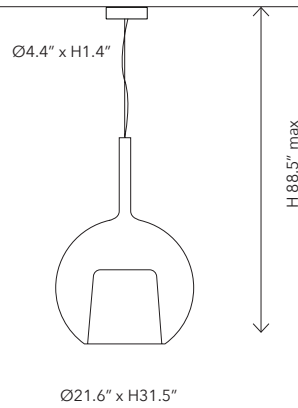

Technical Drawing

0811-24 + 0811-94

Finishes

Trasparente
Transparent

Argento specchiato
Mirroring silver

Oro specchiato
Mirroring gold

Oro rosa specchiato
Mirroring rose gold

4ever specchiato
Mirroring 4ever

Verde specchiato
Mirroring green

Nero specchiato
Mirroring black

Bronzo specchiato
Mirroring bronze

Canopies

Matt white varnished metal

Matt black varnished metal

Matt titanium varnished metal

NOTE:

All luminaires can only be sold with the single rosettes.
The reverse is also true: rosettes cannot be sold separately from pendants.
All fixture are tested and guaranteed in their entirety: pendant + rosette.
Any unauthorized installation will not be deemed compliant.