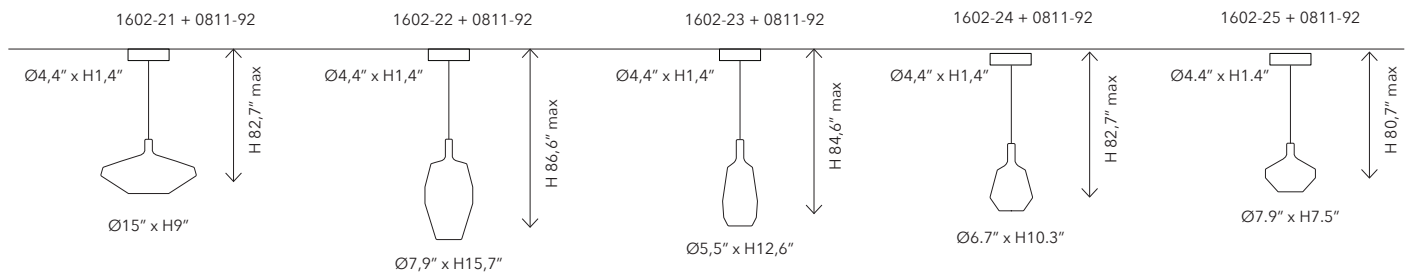

Technical Drawing

Finishes

Matt glass

Canopies

NOTE:

All luminaires can only be sold with the single rosettes or with the multiple plates.
The reverse is also true: rosettes and multiple plates cannot be sold separately from pendants.
All fixture are tested and guaranteed in their entirety: pendant + rosette or pendant(s) + multiplate.
Any unauthorized installation will not be deemed compliant.