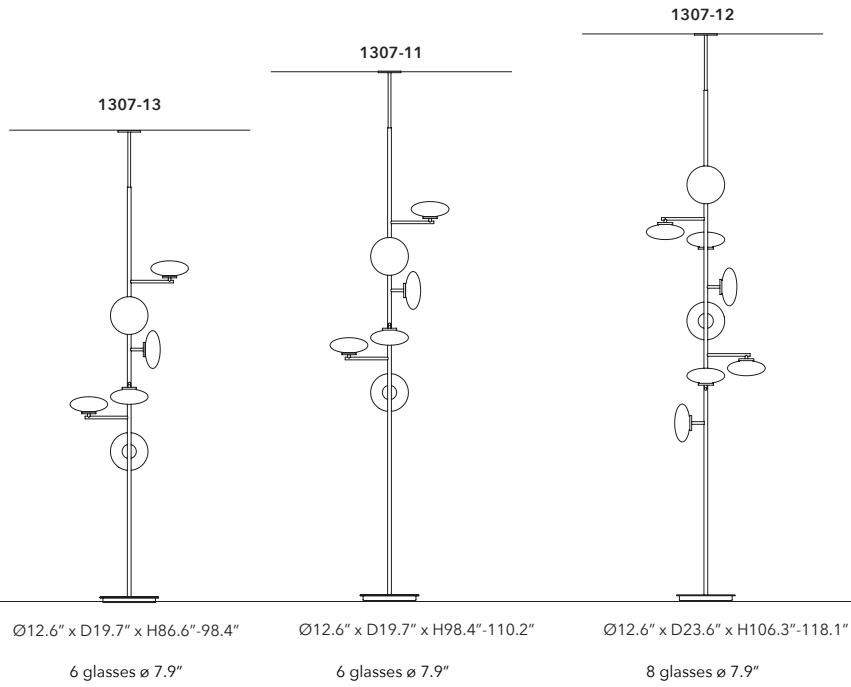

Technical Drawing

Finishes

Structure

Matt black

Brushed bronze

Glass

Acid-etched white