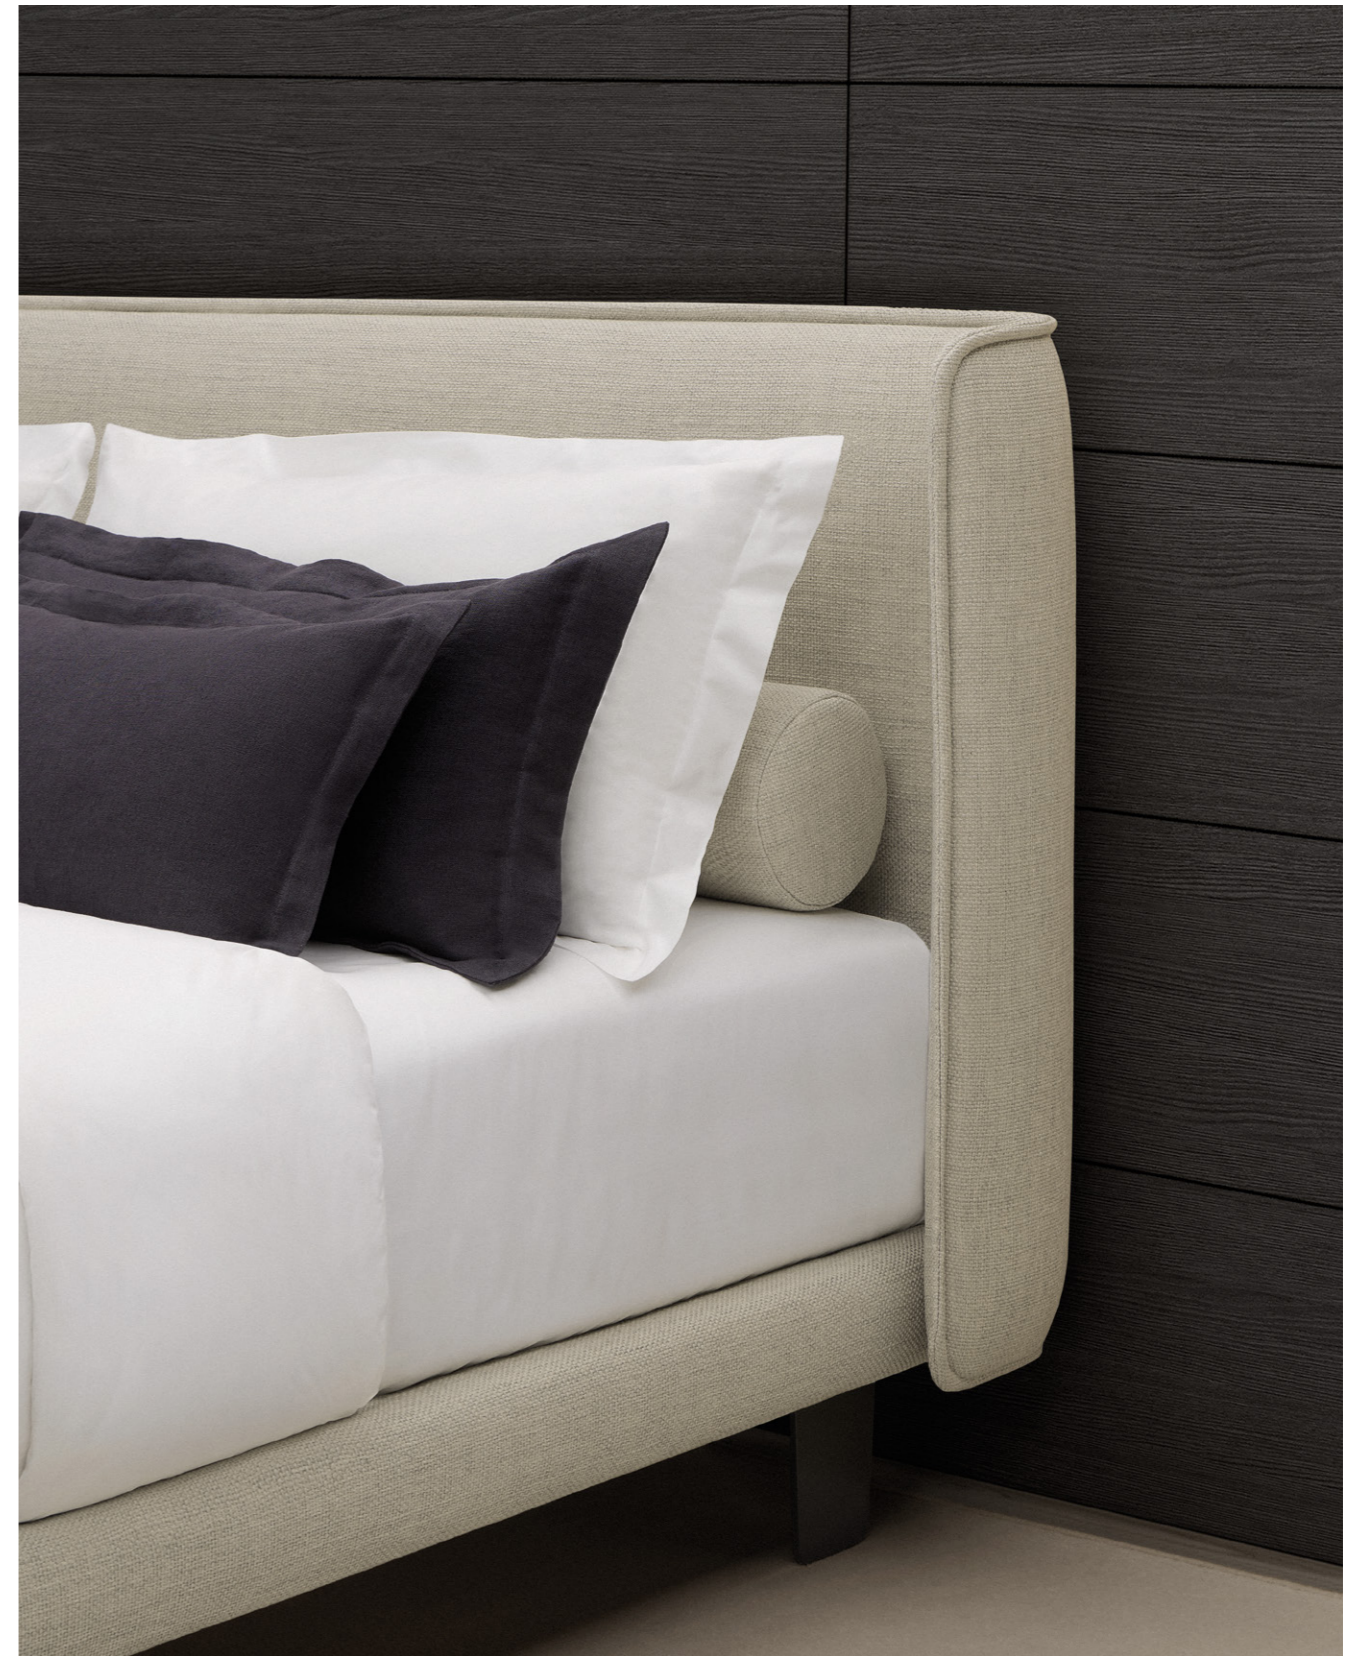

SINGULAR. CLEVER. SERENE.

Serene's design welcomes and protects like an embrace. With its enveloping headboard, defined by a soft and cozy upholstered piece of supple organic lines, finished with a distinctive visible seam, like in the sofa and seating pieces from the same collection. It is also offered as a separate piece.

Two types of bed can be chosen: elevated base or upholstered base down to the floor.

La conception de Serene ravive le souvenir d'une étreinte chaleureuse et protectrice. Grâce à sa tête de lit enveloppante, prenant la forme d'un élément tapissé moelleux et accueillant, aux douces lignes organiques et se distinguant par ses coutures visibles, un détail subtil que l'on retrouve également sur le canapé et les sièges complétant cette collection. Elle est également disponible comme élément indépendant.

Le lit se décline en deux structures: avec cadre en hauteur ou bien cadre tapissé ras de sol.

El diseño de Serene acoge y protege como un abrazo. Con su cabecero envolvente, definido mediante una pieza tapizada mullida y acogedora, de suaves líneas orgánicas que se remata con una característica costura vista, como en el sofá y en los asientos de la misma colección. Se ofrece también como pieza independiente.

Se puede elegir entre dos tipos de construcción de la cama: con base suspendida o bien base tapizada hasta el suelo.