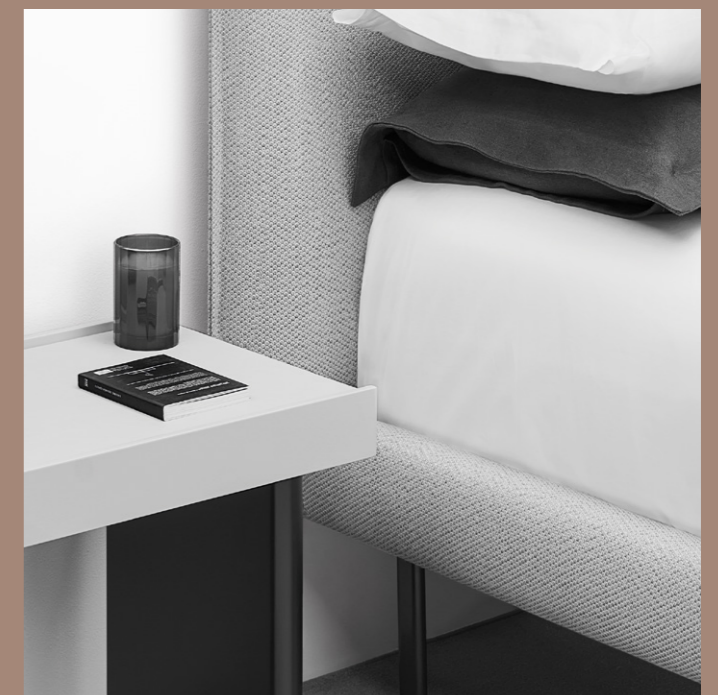

La chambre à coucher est un espace vital, où nous commençons et finissons nos journées, un espace source de bien-être empreint d'amour et de sérénité. Joquer en a pleinement conscience et ses créations visent à améliorer la vie, en imaginant l'idéal d'une maison authentique et accueillante, aux matériaux naturels et à l'essence artisanale. Voilà pourquoi nos lits et le mobilier de complément soignent la qualité dans ses moindres détails et reflètent notre expertise dans la conception de meubles fonctionnels, et qui par leur présence, créent une ambiance singulière dans les espaces qui les accueillent.

El dormitorio es un espacio vital, en él empieza y termina el día, es una fuente de salud, de amor y de calma. En Joquer nos tomamos esto muy en serio y fabricamos pensando en mejorar la vida, con un ideal de la casa auténtica y gustosa, de materiales naturales y esencia artesana. Por eso nuestras camas y el mobiliario que las acompaña cuidan la calidad hasta el mínimo detalle, porque somos expertos en crear muebles que funcionan de verdad y que son capaces de crear, con su presencia, una atmósfera especial en cualquier espacio.