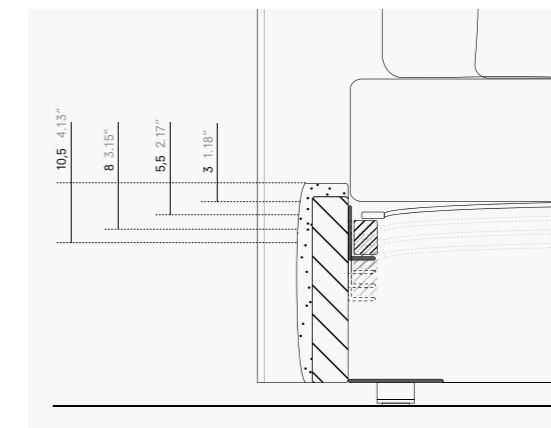

LEG6X6W
Solid walnut. Noyer massif.
Nogal macizo.
6 x 6 H21.5
2.36" x 2.36" H8.46"

Adjustable mattress height. Hauteur de matelas réglable. Altura de colchón regulable.

The slatted base supports can be fixed at four different positions.
Depth of slatted base support in relation to the top of the bed frame:
4.13" / 3.15" / 2.17" / 1.18".