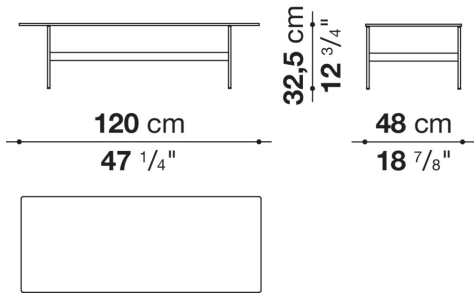

Technical drawings

FR120