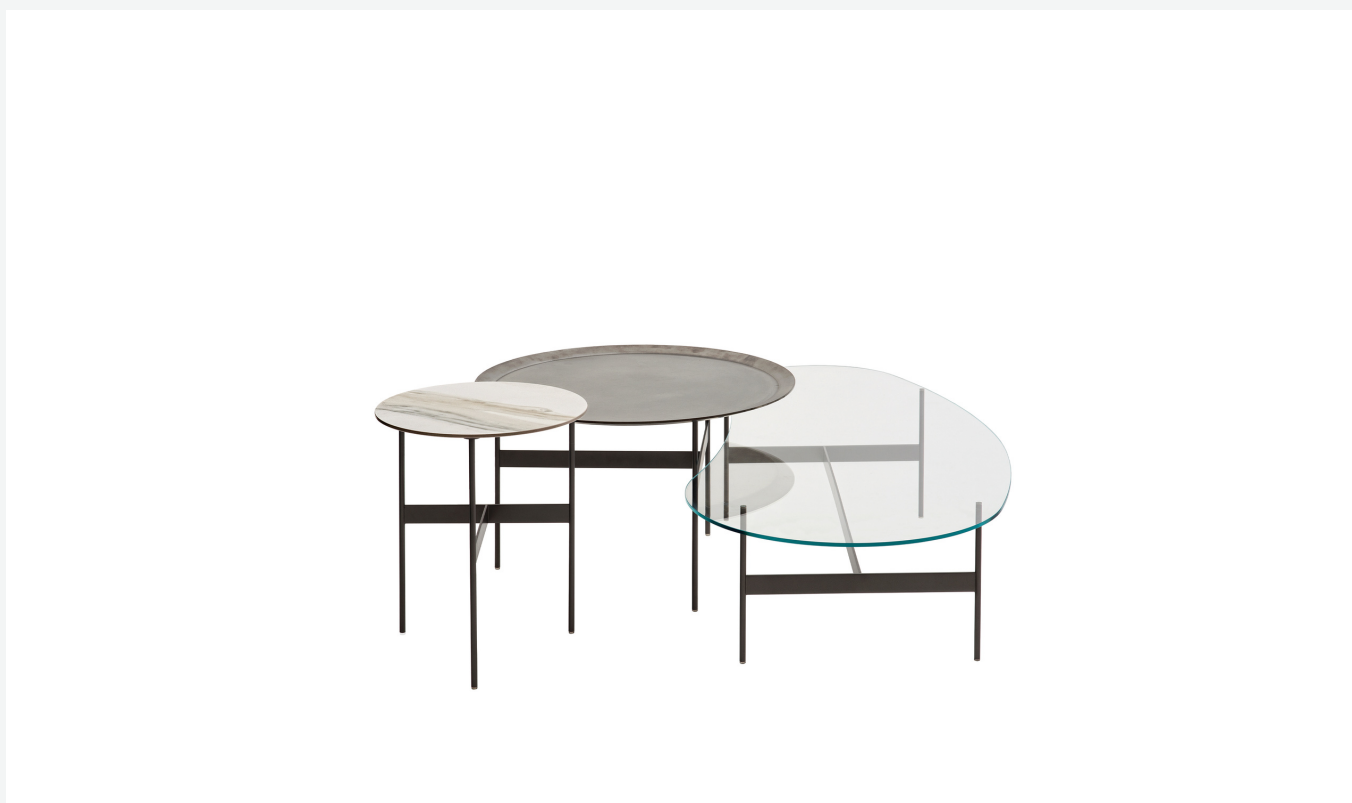

## Description

---

Lightness and simplicity distinguish Formiche (Ants in English) complements. The slender support frame (making reference to the name), with its shape and finish, picks up the theme of the feet in the sofa system. The rounded support of painted steel is connected by crosspiece to support the tops in different shapes, round, oval, or “kidney bean”. Formiche's various shapes and heights make it possible to compose different support systems. The tops themselves, made of several finishes, have a fine thickness of 8 mm.

## Technical information

---

**Top**

glass or porcelain stoneware

**Tray (FR47V-FR67V)**

aluminium sheet or wood

**Support frame**

drawn steel