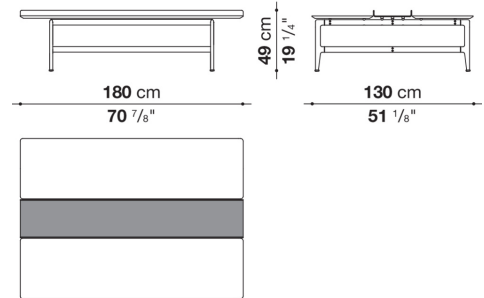

## Description

---

Square or rectangular, the Pianura low table stands out for the essential and sophisticated features that give life to a proposal of great formal elegance. With marble top and aluminium structure, it is also available with a thick leather tray integrated into the top. Numerous are the finishes to choose from both for the top and for the structure.

# Technical drawings

**PN130**

**PN180\_1**

**PN180\_2**

**PN180\_2V**

**PN130Q**

**PN130Q\_V**