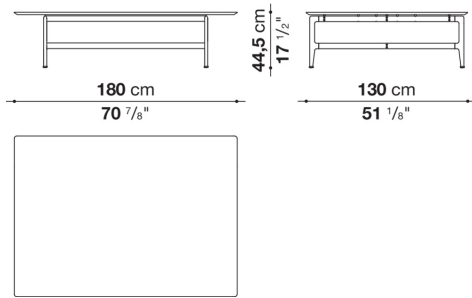

Technical drawings

PN180_2