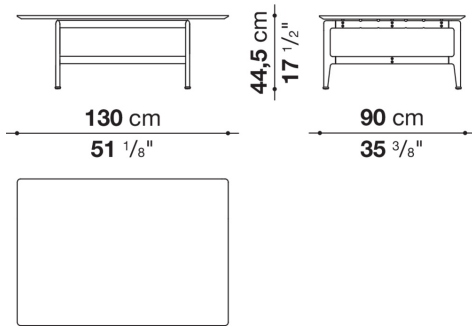

Technical drawings

PN130