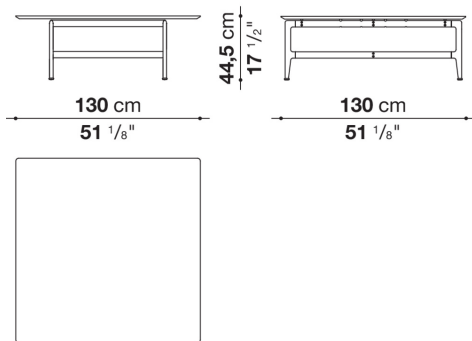

## Description

---

Square or rectangular, the Pianura low table stands out for the essential and sophisticated features that give life to a proposal of great formal elegance. With marble top and aluminium structure, it is also available with a thick leather tray integrated into the top. Numerous are the finishes to choose from both for the top and for the structure.

# Technical drawings

**PN130**

**PN180\_1**

**PN180\_2**

**PN180\_2V**

**PN130Q**

**PN130Q\_V**