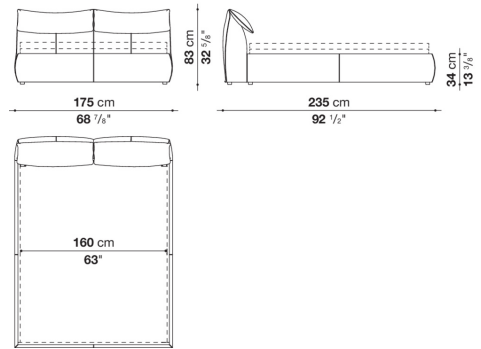

Technical information

Bed sides

multi-layered wood panel, shaped polyurethane, polyester fibre cover

Headboard

tubular steel and steel profiles, flexible cold shaped polyurethane foam, polyester fibre cover

Feet

plastic material

Cover

fabric or leather

Technical drawings

LBL153

LBL160

LBL180