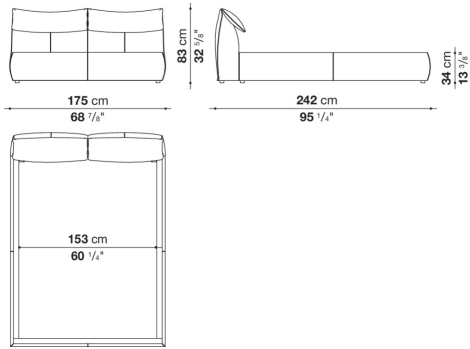

Technical information

Bed sides

multi-layered wood panel, shaped polyurethane, polyester fibre cover

Headboard

tubular steel and steel profiles, flexible cold shaped polyurethane foam, polyester fibre cover

Feet

plastic material

Cover

fabric or leather

Technical drawings

LBL153

LBL160

LBL180