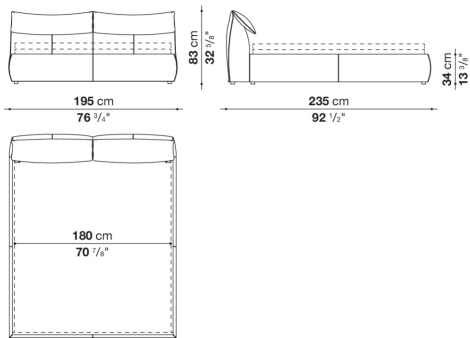

Technical information

Bed sides

multi-layered wood panel, shaped polyurethane, polyester fibre cover

Headboard

tubular steel and steel profiles, flexible cold shaped polyurethane foam, polyester fibre cover

Feet

plastic material

Cover

fabric or leather

Technical drawings

LBL153

LBL160

LBL180