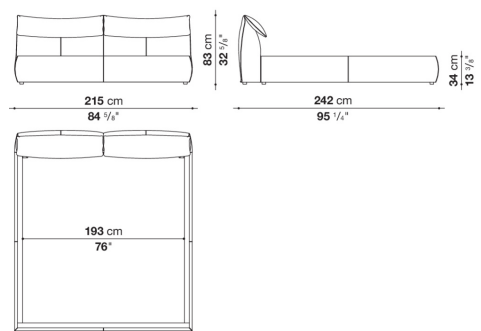

Technical drawings

LBL193