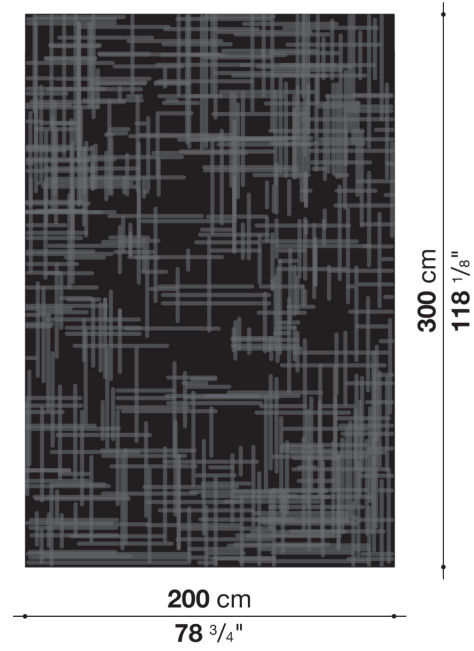

## Description

---

Carpets in 100% Botanical Silk in six colours. Available in a round version in one dimension or in rectangular version in three sizes. Both typologies, round and rectangular, can be made to measure.

# Technical drawings

TS1

TS2

TS3

TS4

**TS1R**

**TS**