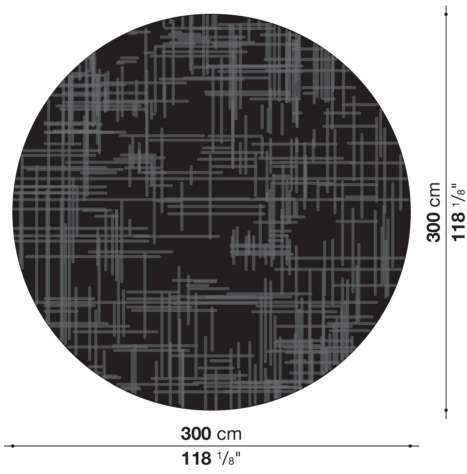

## Description

---

Carpets in 100% Botanical Silk in six colours. Available in a round version in one dimension or in rectangular version in three sizes. Both typologies, round and rectangular, can be made to measure.

# Technical drawings

TS1

TS2

TS3

TS4

**TS1R**

**TS**