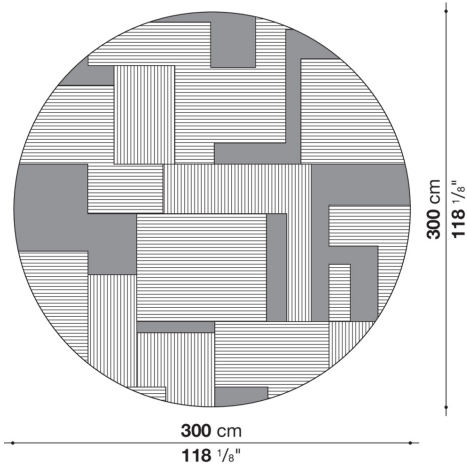

Technical drawings

TCD1