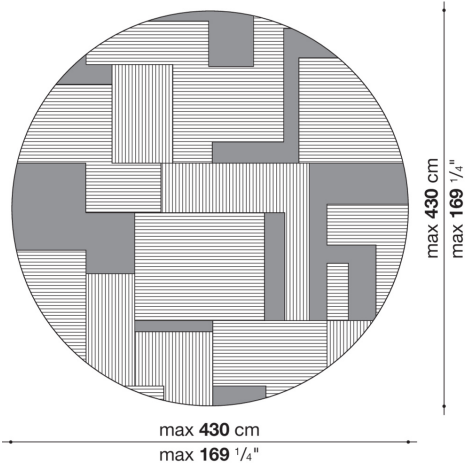

## Description

---

Carpets in 80% Visrayon and 20% Botanical Silk available in nine colours. The range includes a round version, in one size or rectangular in three sizes, both of which can also be made to measure.

# Technical drawings

TCD1

TCD2

TCD3

TCD4

**TCD1R**

**TCD**