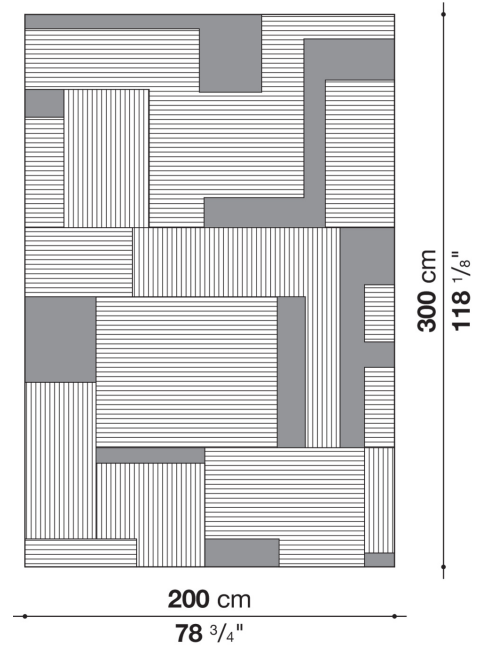

## Description

---

Carpets in 80% Visrayon and 20% Botanical Silk available in nine colours. The range includes a round version, in one size or rectangular in three sizes, both of which can also be made to measure.

### **Material**

80% Visrayon and 20% Botanical Silk

# Technical drawings

TCD1

TCD2

TCD3

TCD4

**TCD1R**

**TCD**