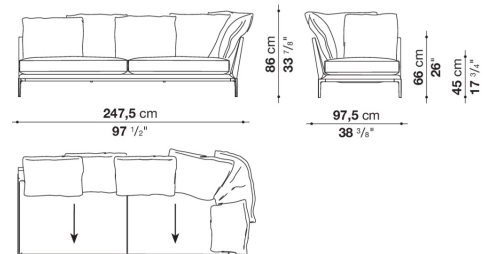

SA248TAD_3