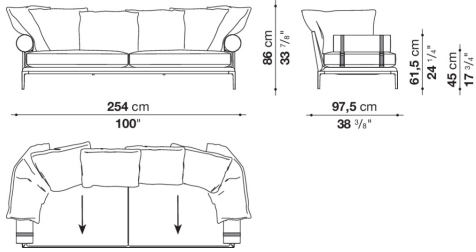

Technical drawings

SAR254