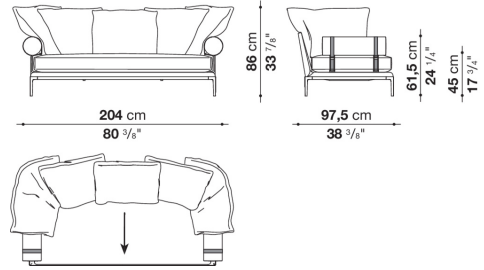

Technical drawings

SAR204