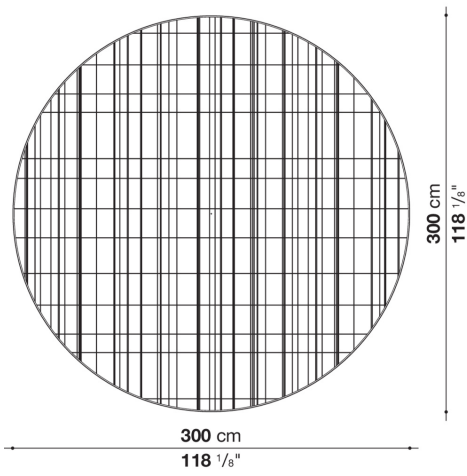

Technical drawings

TPI300R