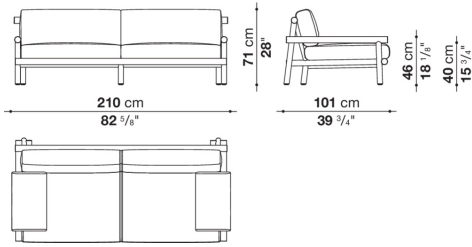

Technical drawings

AY210