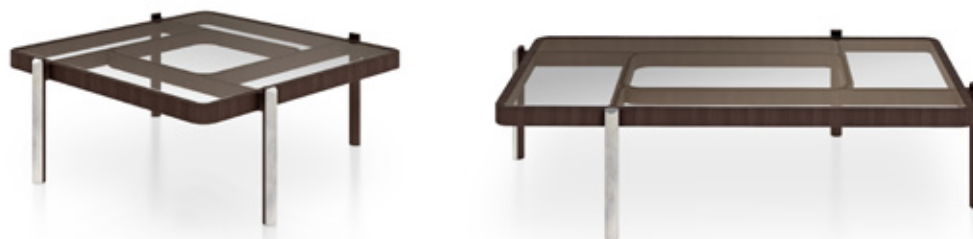

VISION Coffee tables

Designer: Andrea Bonini

Year: 2021

DESCRIPTION

The central tables of the Vision collection express a sense of lightness and suspension. The thin wooden feet, with marble applications, support the structure on which a glass top rests. The structure that plays with an intertwining of solids and voids, creates lines that intersect and that can be admired through the transparency of the top.

VISION Coffee tables

Designer: Andrea Bonini

Year: 2021

TECHNICAL:

Structure: solid wood and walnut veneered wood particle panels / **Top:** bronzed or transparent glass / **Decorative details:** metal Chrome finish. Marble shells on the legs.