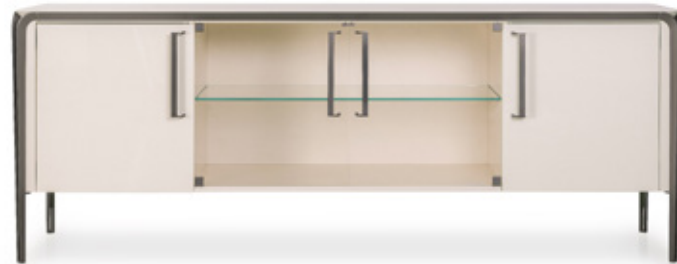

MILANO Sideboard

Designer: SBGA | Blengini Ghirardelli

Year: 2019

DESCRIPTION

Milano collection sideboard with 2 wooden doors and 2 glass doors. Wooden structure, gloss polyester finish glossy white rose color lacquered. Leather application. Brushed nickel metal legs and details. More wooden finishes and leather application are available in our samples books.

Year: 2019

TECHNICAL:

Structure: MDF, glossy monochrome lacquered polyester finish / **Internal equipment:** two compartments with a wooden shelf and a compartment with glass shelf / **Doors:** two doors glossy monochrome lacquered polyester finish and two doors in glass / **Legs:** curved metal in Brushed Nickel finish with leather application / **Handles and details:** metal in Brushed Nickel finish.