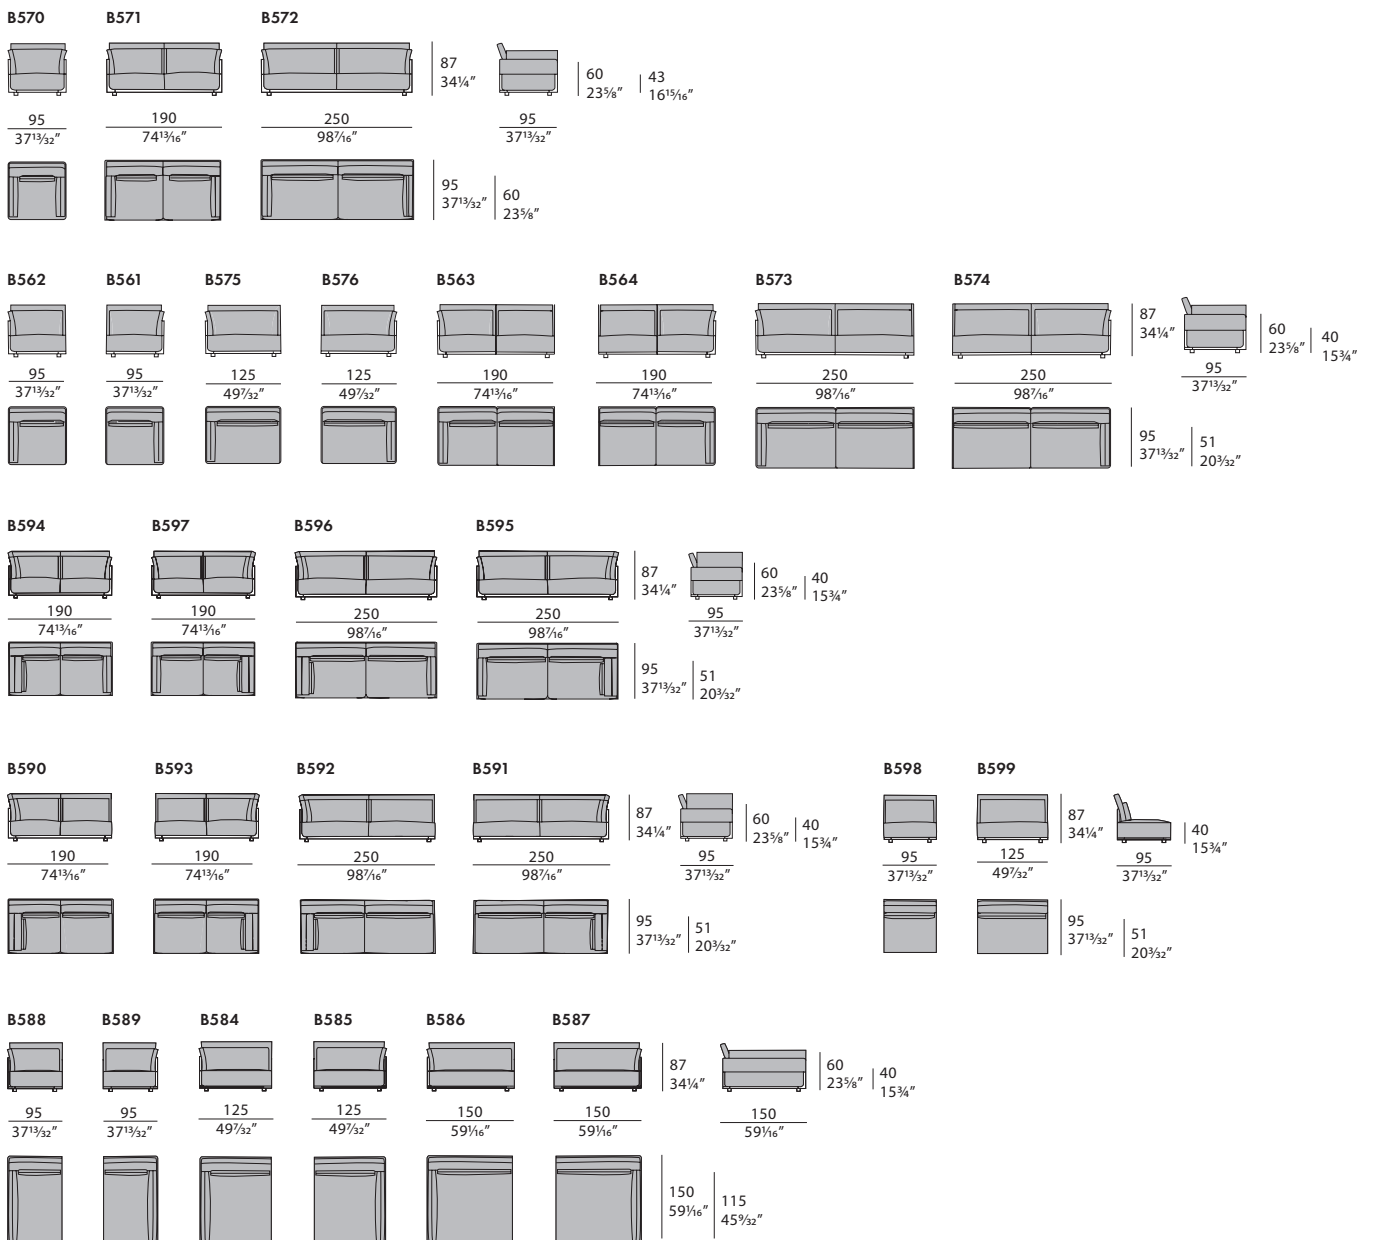

DRUM Sofa and modular sofa

Designer: Giuseppe Viganò

Year: 2022

TECHNICAL:

Structure: plywood and metal parts / **Structure padding:** Polyurethane foam in different densities / **Pre-upholstery:** polyester wadding / **Upholstery:** removable seat, backrest and arms cushions. Non-removable structure. / **Side panels:** available just in leather, either plain leather or woven leather. Printed leather cannot be woven / **Details:** Light Platinum metal finish.

DRAWINGS:

measures in cm and inch

DRAWINGS:

measures in cm and inch