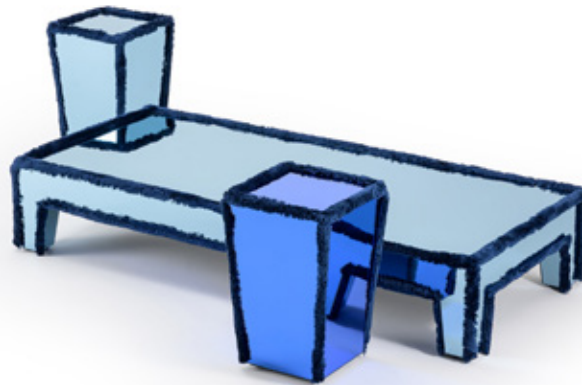

AZUL Coffee table

Designer: Paola Navone

Year: 2022

DESCRIPTION

Unexpected, unique and playful best describe the Azul coffee tables. They are passe-partout elements, meaning they adapt to multiple situations. The design of the mirror, with two shades of blue highlighted by "fringe" piping, truly looks like an artist's imaginative illustration come to life.

AZUL Coffee table

Designer: Paola Navone

Year: 2022

TECHNICAL:

Structure: MDF, _coffee table mirror with blue finish. Side tables mirror with light blue finish. / **Profiles:** in blue fringe

DRAWINGS:

measures in cm and inch