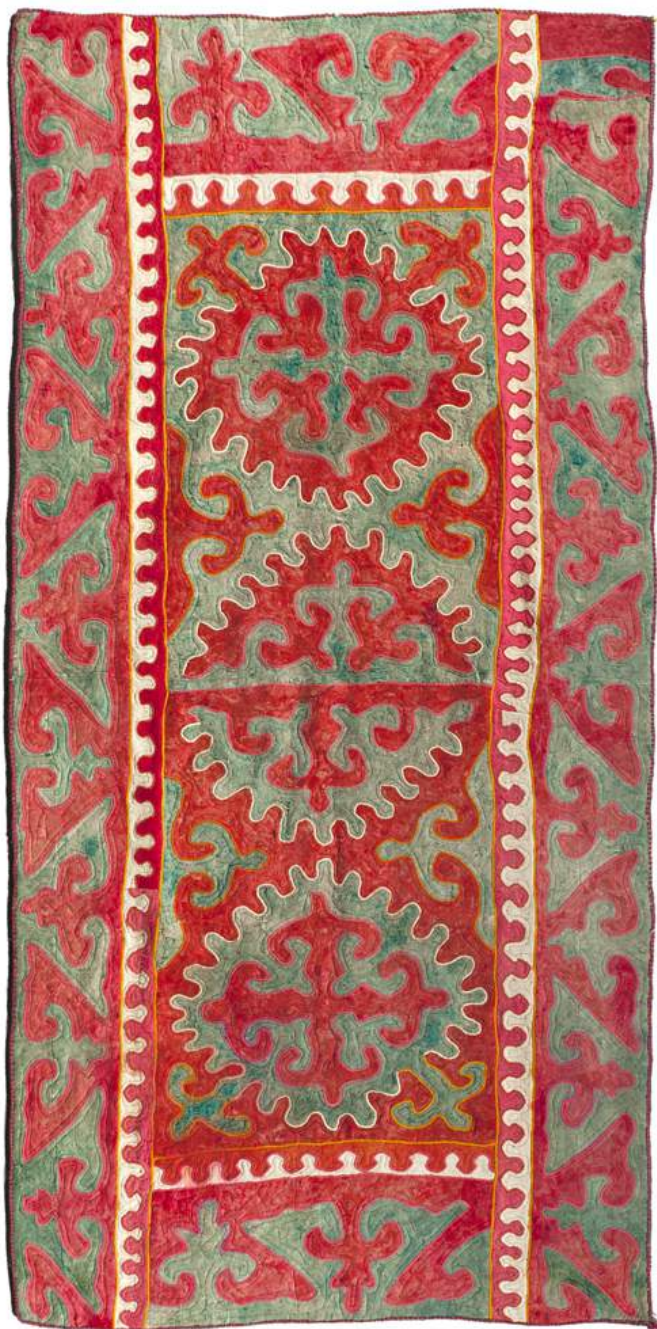

A L T A I

FEL0983  
Shyrdak  
Felt  
Kyrgyzstan  
Early 20th Century  
Wool  
303 × 148 cm

Address Via Pinamonte, 6  
20121 Milano - Italia

Tel +39 02 2906 2472

Email [info@altai.it](mailto:info@altai.it)  
Web [www.altai.it](http://www.altai.it)