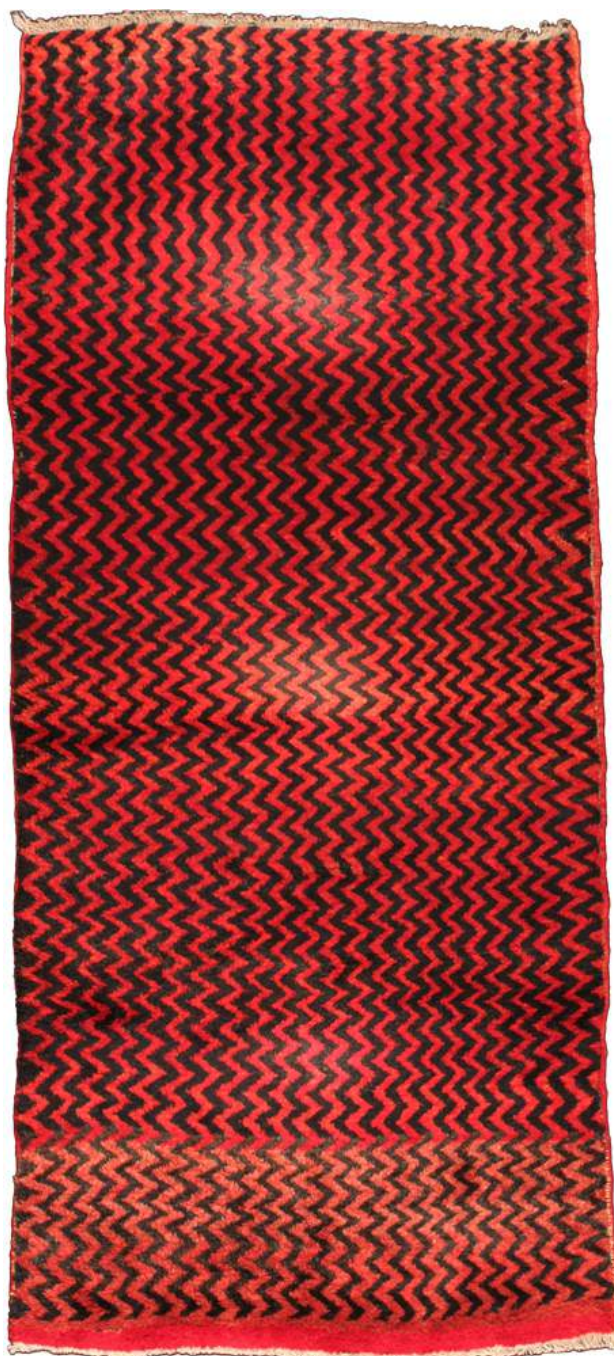

ALTAI

TUL0612
Tülü
Rug
Anatolia Karapinar
Early 20th Century
Angora wool
337 × 148 cm

Address Via Pinamonte, 6
20121 Milano - Italia

Tel +39 02 2906 2472

Email info@altai.it
Web www.altai.it