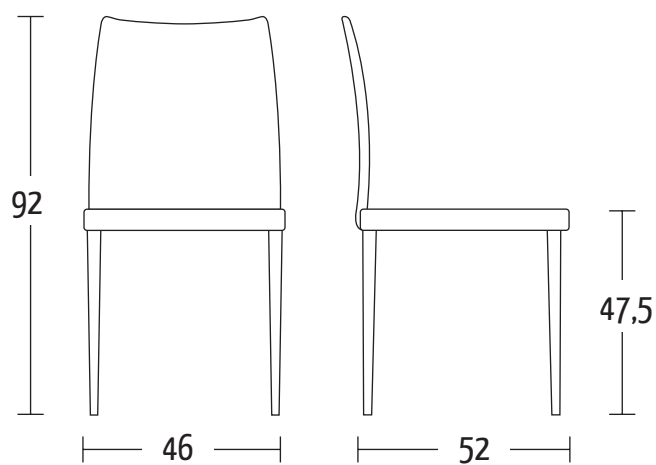

DANDY

Design Altacom

Dimensioni | Dimensions | Dimensions(cm)

Finiture | Finitions | Finishes

Ecopelle | Eco - cuir | Soft eco - leather

EC01 Bianco

EC37 Sabbia

EC62 Grafite