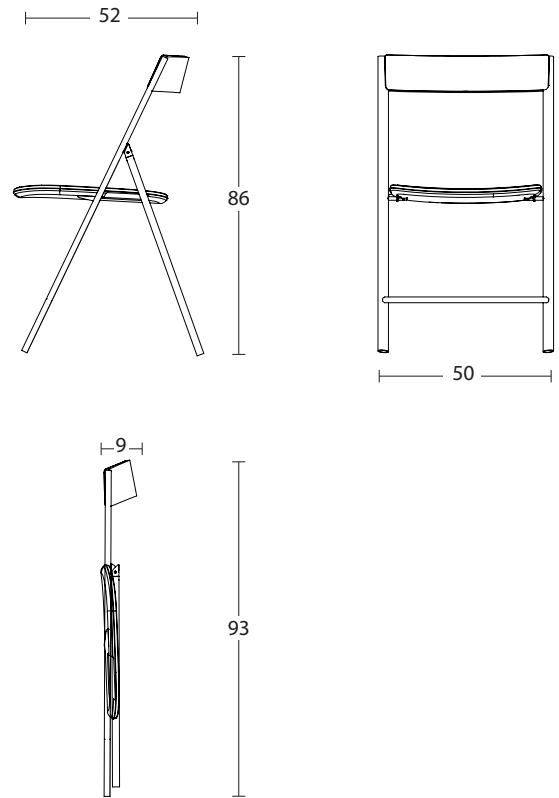

# JOLIE

Design Toshiyuki Yoshino

Dimensioni | Dimensions | Dimensions(cm)

L33 Bianco vela  
L40 Tortora