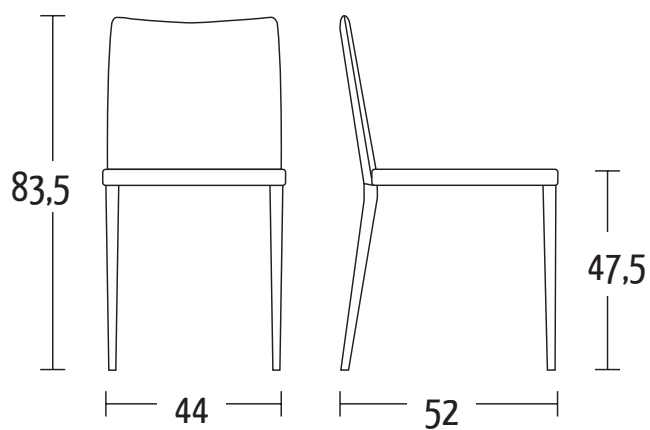

NANETTE

Design Altacom

Dimensioni | Dimensions | Dimensions(cm)

Finiture | Finitions | Finishes

Ecopelle | Eco - cuir | Soft eco - leather

EC01 Bianco

EC37 Sabbia

EC62 Grafite