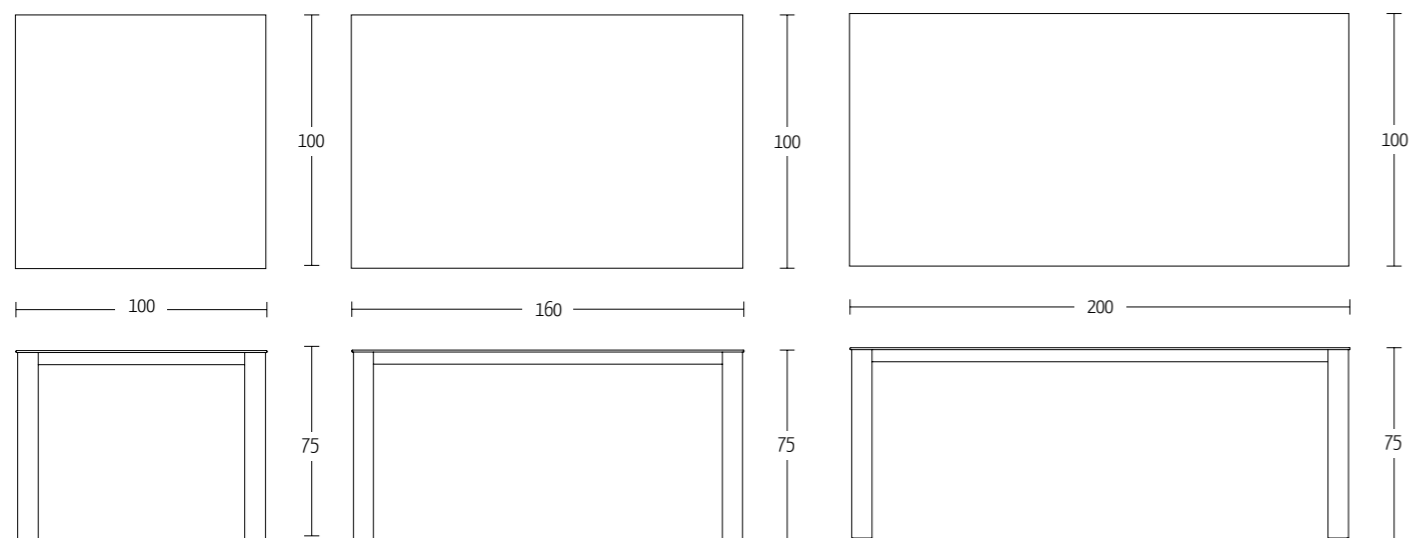

Misure (cm)

Finiture piano | Finitions plateau | Top finishes

HPL | HPL | HPL

H01 Avorio

H02 Botticino

Finiture base | Finitions piétement | Base Finishes

Metallo | Métaux | Metals

M11 Verniciato Grafite goffrato