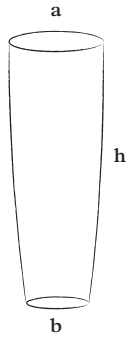

AHS180

AHS220

	a	b	h	w
AHB180	61cm	42cm	180cm	200kg
AHB220	70cm	50cm	220cm	300kg
AHB180	24"	16,5"	70,8"	440lbs
AHB220	27,5"	19,6"	86,6"	661lbs

Departure Hall,
Zurich Airport

AHS180

AHS220

AHT140 - R/Z
(NEG)