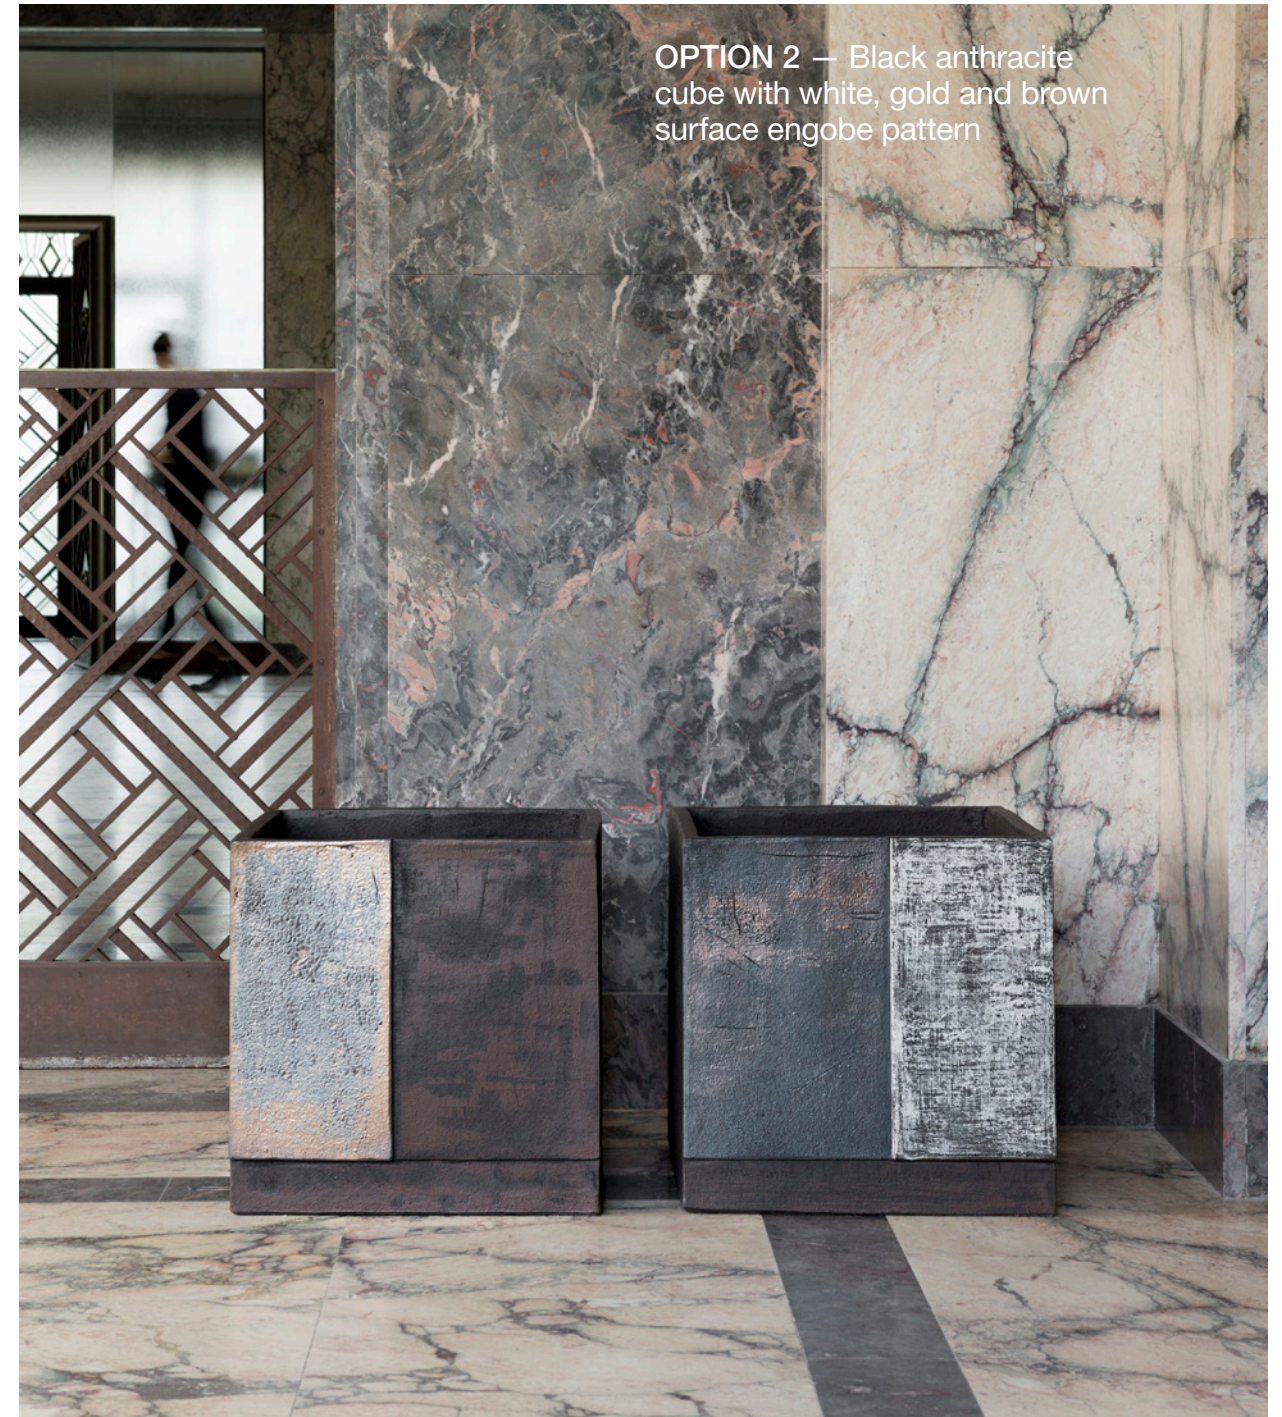

# BE4545

OPTION 1 – Black anthracite cube with gold-copper surface engobe colour accent

# BE4545

	a	h	w
<b>BE4545</b>	45cm	45cm	40kg
<b>BE4545</b>	17,7"	17,7"	88lbs

OPTION 2 — Black anthracite cube with white, gold and brown surface engobe pattern

# BE4545

OPTION 3 — Black anthracite twin cubes with gold and copper surface colour pattern