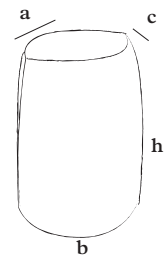

# CK CKB

	a	c	b	h	w
<b>CK60</b>	41cm	30cm	45cm	60cm	30kg
<b>CKB60</b>	41cm	30cm	45cm	60cm	30kg
<b>CK80</b>	56cm	42cm	61cm	82cm	60kg
<b>CKB80</b>	56cm	42cm	61cm	82cm	60kg
<i>CK60</i>	16,1"	11,8"	17,7"	23,6"	66,1lbs
<i>CKB60</i>	16,1"	11,8"	17,7"	23,6"	66,1lbs
<i>CK80</i>	22"	16,5"	24"	32,3"	132,2lbs
<i>CKB80</i>	22"	16,5"	24"	32,3"	132,2lbs

*CK has a standard texture T0*  
*CKB has a rougher texture T1*

**CK80** series  
planted with cactus  
next to photography  
of *Marc Lagrange*

**CK80**