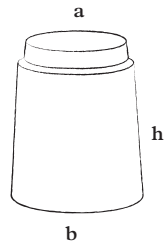

GR

	a	b	h	w
GR25	19,5cm	23cm	34cm	15kg
GR40	28,5cm	38cm	36cm	25kg
GR60	51cm	68cm	60cm	65kg
GR70	38cm	50cm	68cm	55kg
GRS40	23,5cm	40cm	33cm	20kg
GRS50	48cm	55cm	42cm	35kg
GR25	7,68"	9,06"	13,39"	33lbs
GR40	11,22"	14,96"	14,17"	55lbs
GR60	20"	26,8"	23,6"	143lbs
GR70	15"	19,7"	26,8"	121lbs
GRS40	9,25"	15,75"	12,99"	44lbs
GRS50	18,9"	21,7"	16,5"	77lbs

GRS

The **GR** line is presented as still life, and comes in both a black smooth finish, as well as white washed semi mat engobe, with subtle black rim.

GR70

GR60

GRS50

GRS50 RIM 4,5CM/1,8"