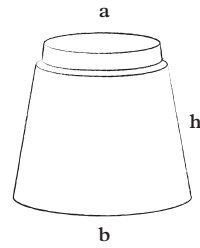

GR

	a	b	h	w
GR25	19,5cm	23cm	34cm	15kg
GR40	28,5cm	38cm	36cm	25kg
GR60	51cm	68cm	60cm	65kg
GR70	38cm	50cm	68cm	55kg
GRS40	23,5cm	40cm	33cm	20kg
GRS50	48cm	55cm	42cm	35kg
GR25	7,68"	9,06"	13,39"	33lbs
GR40	11,22"	14,96"	14,17"	55lbs
GR60	20"	26,8"	23,6"	143lbs
GR70	15"	19,7"	26,8"	121lbs
GRS40	9,25"	15,75"	12,99"	44lbs
GRS50	18,9"	21,7"	16,5"	77lbs

GRS

The **GR** line is presented as still life, and comes in both a black smooth finish, as well as white washed semi mat engobe, with subtle black rim.

GR70

GR60

GRS50

GRS50 RIM 4,5CM/1,8"