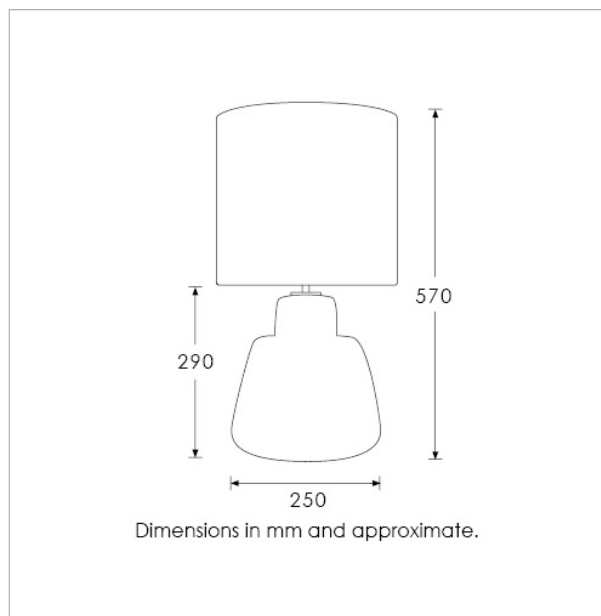

H&CO

LIGHT BEYOND DESIGN