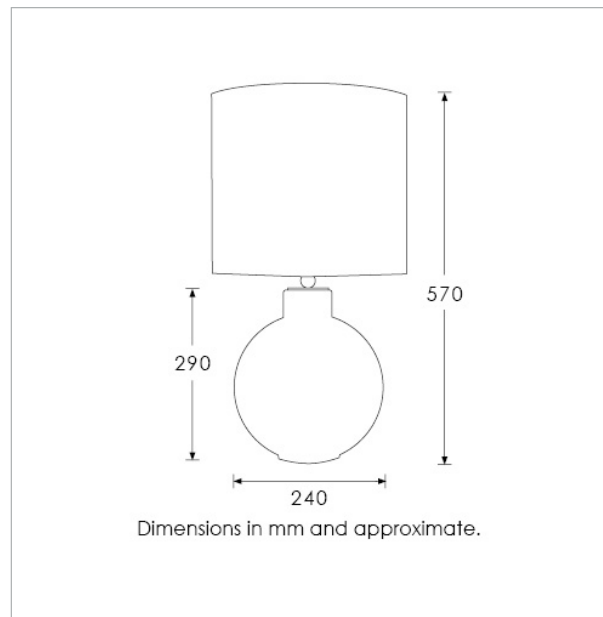

H&
CO

LIGHT BEYOND DESIGN