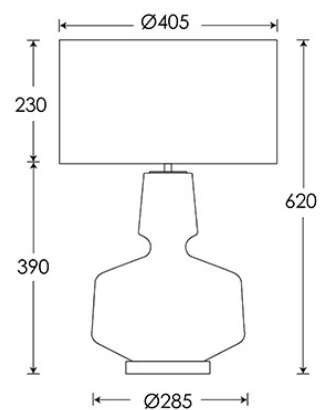

*Please refer to our Terms & Conditions for further information.

Dimensions in mm and approximate.

H&
CO

LIGHT BEYOND DESIGN

Heathfield&Co

Product Specification Sheet

TABLE LAMP | ADORA ANTIQUE

PRODUCT INFORMATION

Lamps not included

BASE HEIGHT: 390 mm / 15¹/₂"

TOTAL HEIGHT: 620 mm / 24¹/₂"

BASE WIDTH: 285 mm / 11¹/₄"

SHADE WIDTH: 405 mm / 16"

UKCA / CE / UL COMPLIANT

WARRANTY

10 years*

*Please refer to our Terms & Conditions for further information.

Dimensions in mm and approximate.

H&
CO

LIGHT BEYOND DESIGN

Heathfield&Co

Product Specification Sheet

TABLE LAMP | ADORA TEAL

PRODUCT INFORMATION