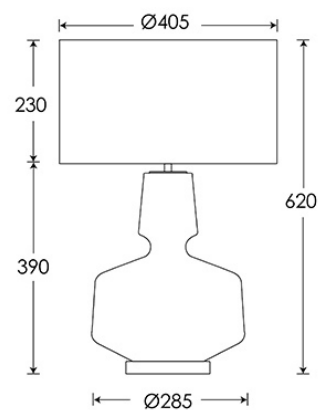

Dimensions in mm and approximate.

H&
CO

LIGHT BEYOND DESIGN