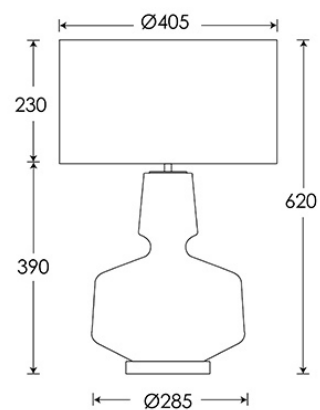

Lamps not included

BASE HEIGHT: 390 mm / 15¹/₂"

TOTAL HEIGHT: 620 mm / 24¹/₂"

BASE WIDTH: 285 mm / 11¹/₄"

SHADE WIDTH: 405 mm / 16"

UKCA / CE / UL COMPLIANT

WARRANTY

10 years*

*Please refer to our Terms & Conditions for further information.

Dimensions in mm and approximate.

H&
CO

LIGHT BEYOND DESIGN

Heathfield&Co

Product Specification Sheet

TABLE LAMP | ADORA TEAL

PRODUCT INFORMATION

*Please refer to our Terms & Conditions for further information.

Dimensions in mm and approximate.

H&
CO

LIGHT BEYOND DESIGN