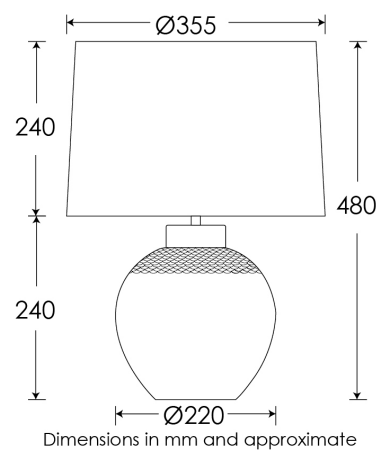

H&
CO

LIGHT BEYOND DESIGN