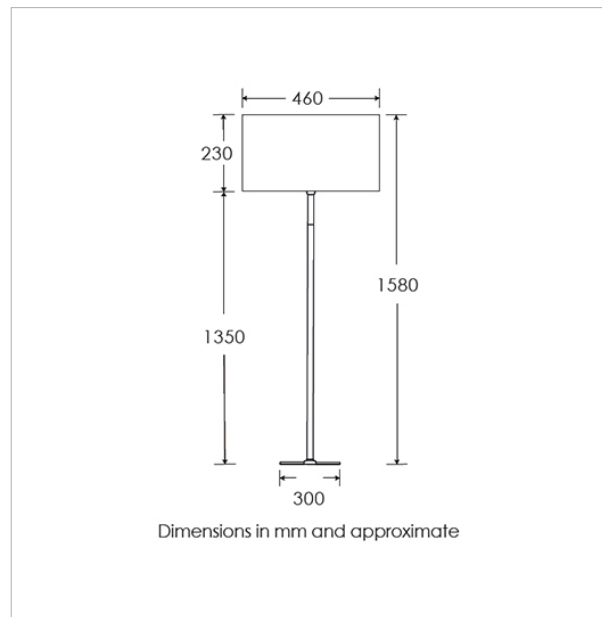

H&
CO

LIGHT BEYOND DESIGN