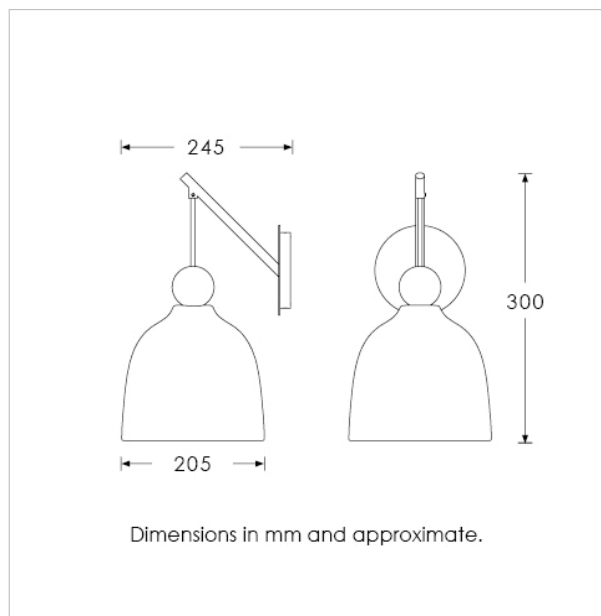

H&CO

LIGHT BEYOND DESIGN