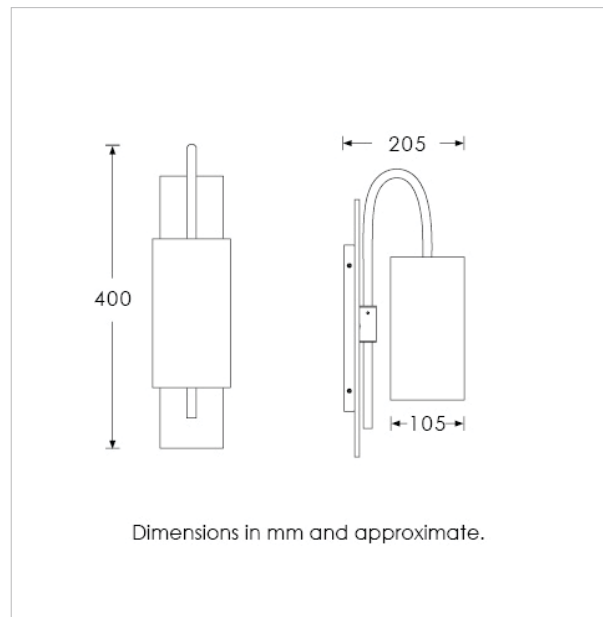

H&
CO

LIGHT BEYOND DESIGN