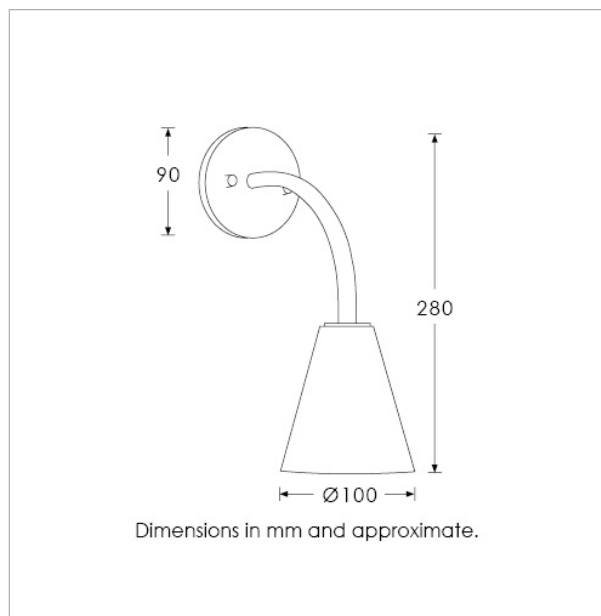

H&CO

LIGHT BEYOND DESIGN