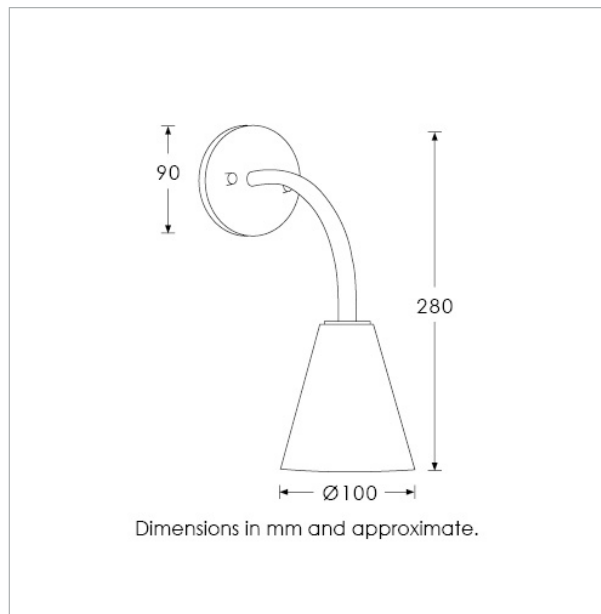

H&CO

LIGHT BEYOND DESIGN