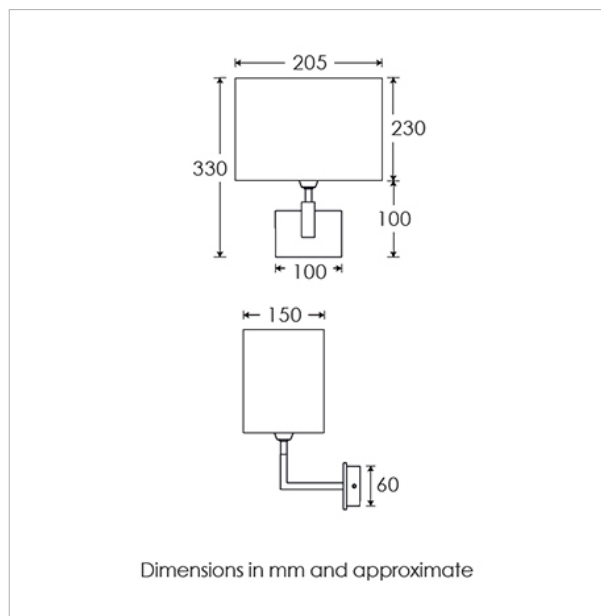

H&
CO

LIGHT BEYOND DESIGN