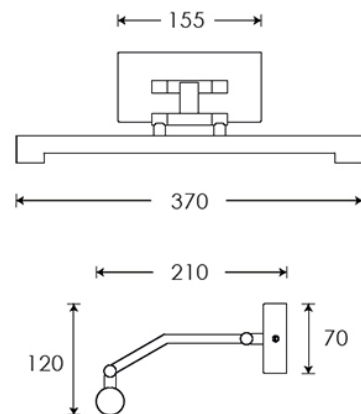

Dimensions in mm and approximate
This product is adjustable

H&CO

LIGHT BEYOND DESIGN