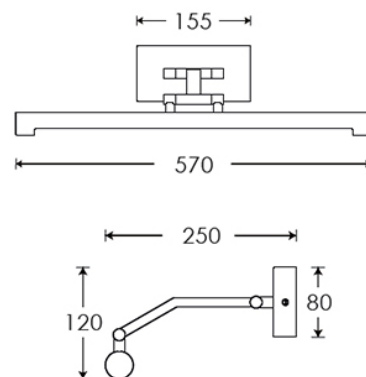

Dimensions in mm and approximate
This product is adjustable

H&CO

LIGHT BEYOND DESIGN