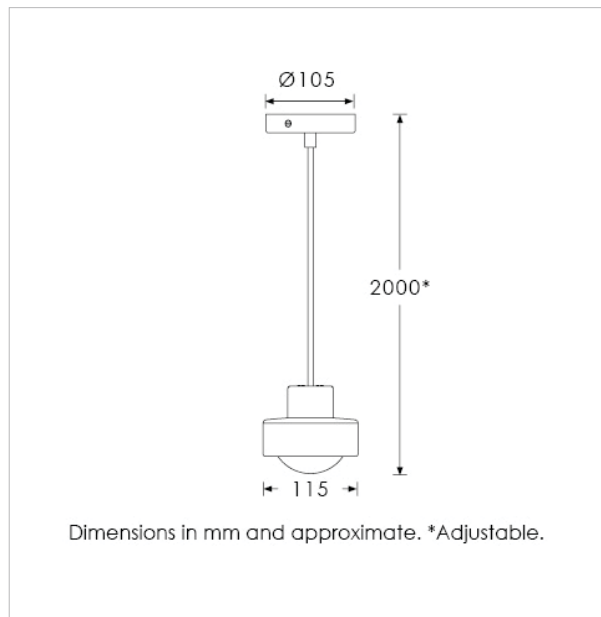

H&
CO

LIGHT BEYOND DESIGN