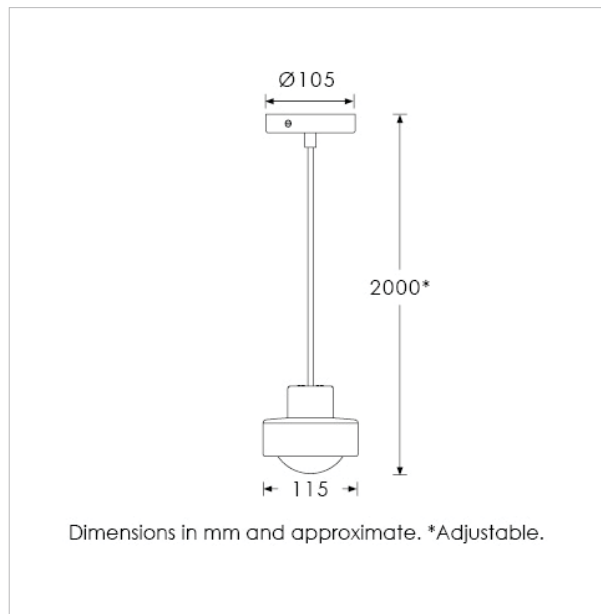

Dimensions in mm and approximate. *Adjustable.

H&
CO

LIGHT BEYOND DESIGN