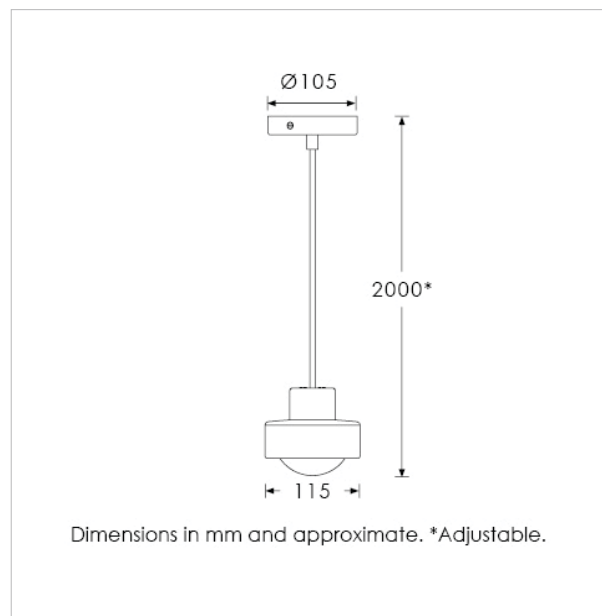

Dimensions in mm and approximate. *Adjustable.

H&
CO

LIGHT BEYOND DESIGN