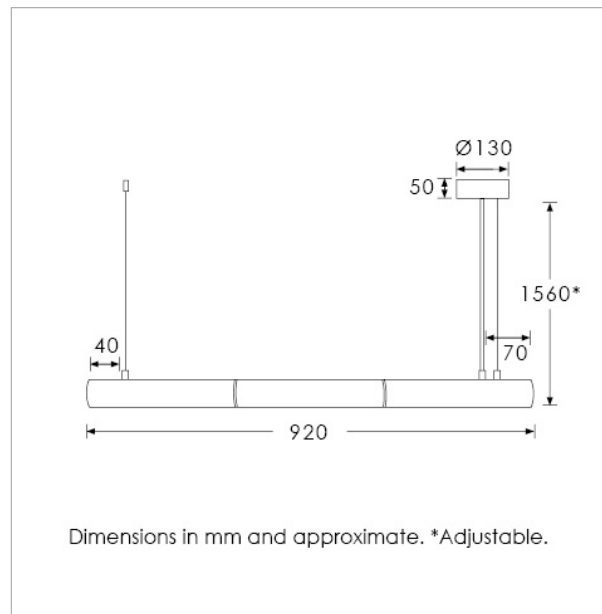

TOTAL HEIGHT: 1560 mm / 61¹/₂"

TOTAL WIDTH: 920 mm / 36"

UKCA / CE / WIRED USING US COMPONENTS

WARRANTY

10 years*

FINISHING NOTE

Alabaster is a natural material with distinctly unique formations, markings and colouration. It is part of its charm that no two lamps are exactly the same.

Weight: 4.5kg / 9.9lbs

Switching & Plug: Hardwired

Lamping: Integrated LED 2700 Kelvin

20W Mains Dimmable Driver contained within the ceiling rose.

TOTAL HEIGHT: 1560 mm / 61¹/₂"

TOTAL WIDTH: 920 mm / 36"

UKCA / CE / WIRED USING US COMPONENTS

*Please refer to our Terms & Conditions for further information.

Dimensions in mm and approximate. *Adjustable.

H&CO

LIGHT BEYOND DESIGN