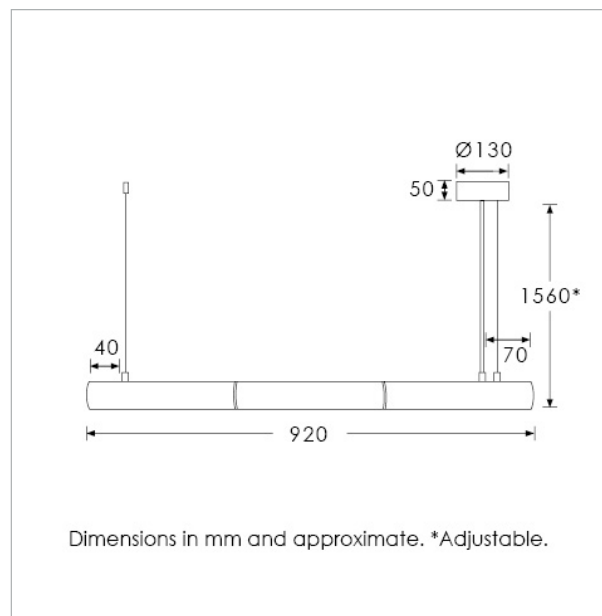

Dimensions in mm and approximate. *Adjustable.

H&
CO

LIGHT BEYOND DESIGN