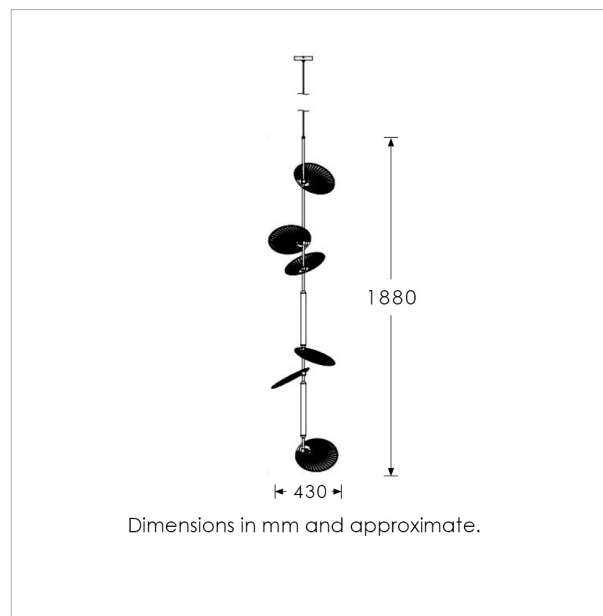

Dimensions in mm and approximate.

H&CO

LIGHT BEYOND DESIGN