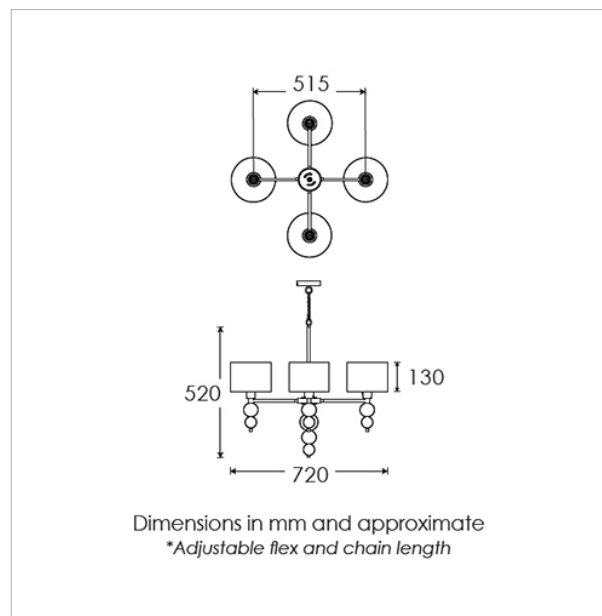

H&
CO

LIGHT BEYOND DESIGN