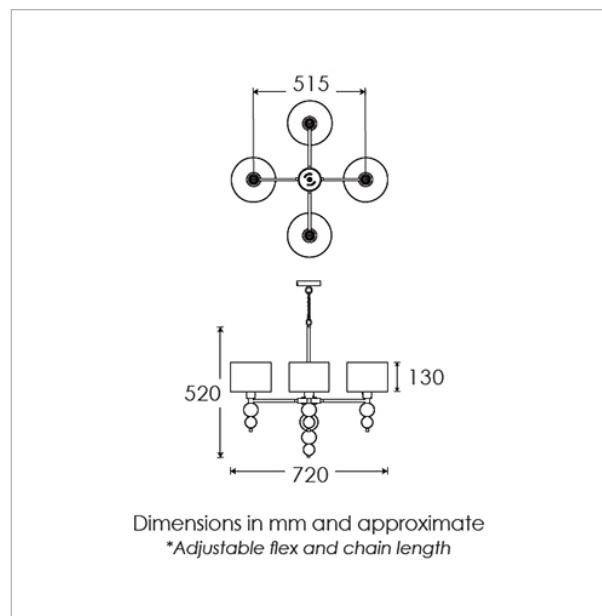

H&
CO

LIGHT BEYOND DESIGN