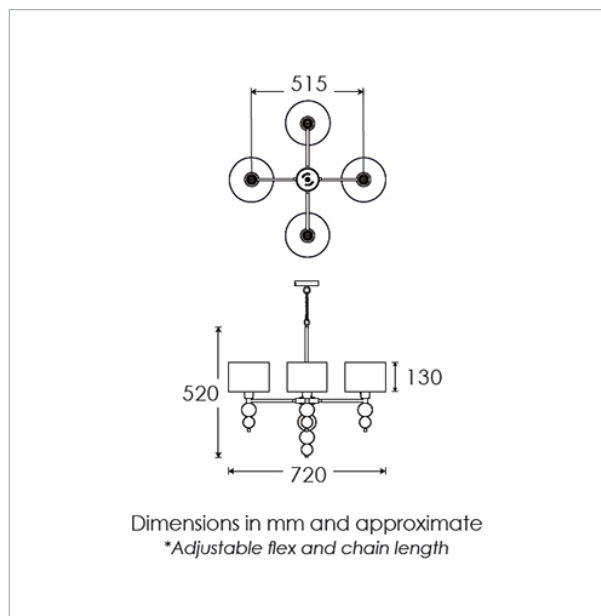

H&
CO

LIGHT BEYOND DESIGN