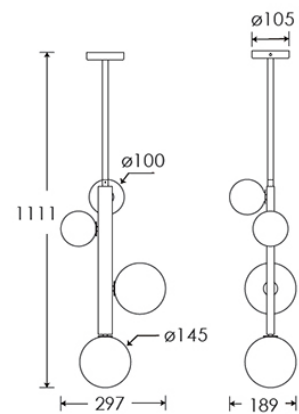

Heathfield&Co

Product Specification Sheet

CEILING LIGHT | VERMEER

PRODUCT INFORMATION

Base Code: PD-VERM-SBRS-OPAL
Material: Metal & Glass
Finish shown: Satin Brass

TECHNICAL INFORMATION

Weight: 3.4kg / 7.4lbs
Switching & Plug: Hardwired
Lamping: 4x G9
40W max. LED lamps recommended.
Lamps not included

TOTAL HEIGHT: 1110 mm / 43^{3/4}"
TOTAL WIDTH: 300 mm / 11^{3/4}"

UKCA / CE / WIRED USING US COMPONENTS

WARRANTY

10 years*

FINISHING NOTE

All metalwork is handcrafted and may vary from piece to piece with slight variation in finish and detailing.

*Please refer to our Terms & Conditions for further information.

Dimensions in mm and approximate

H&
CO

LIGHT BEYOND DESIGN