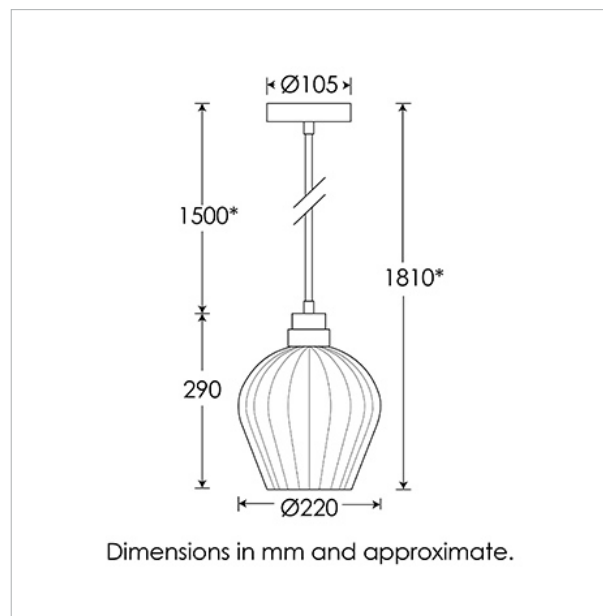

H&CO

LIGHT BEYOND DESIGN