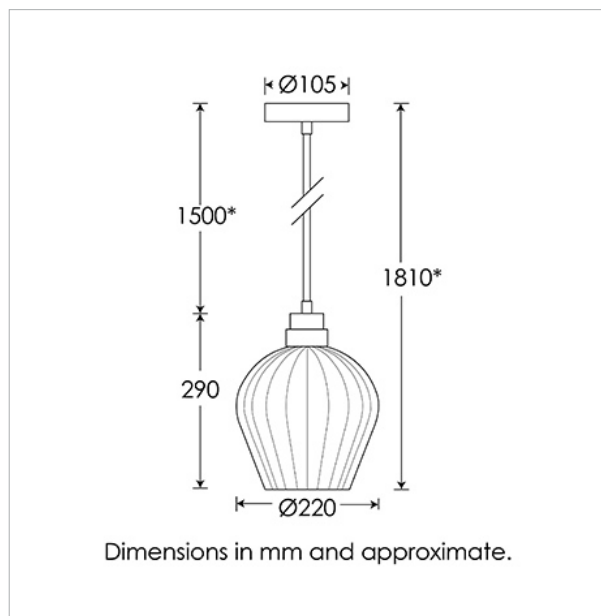

H&
CO

LIGHT BEYOND DESIGN